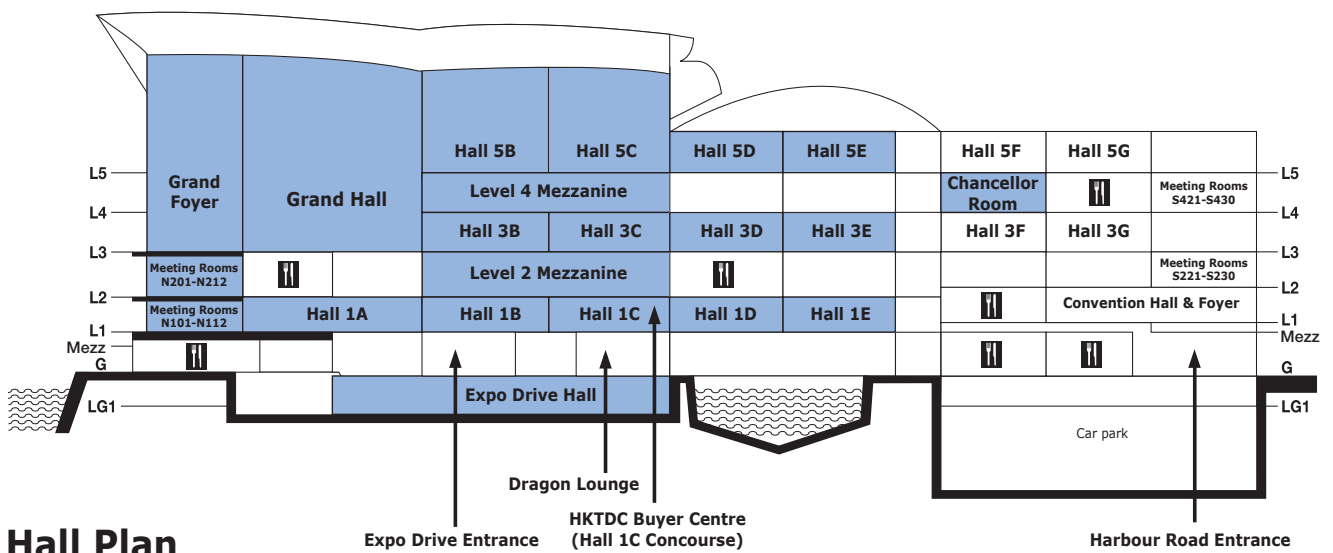

Guide to Zones

Zone	Hall Location/Site
Hall of Aurora	Halls 1A-E
Commercial Lighting	Halls 3D-E, Level 2 Mezzanine & Level 4 Mezzanine
Household Lighting	Halls 3B-D & Meeting Rooms N201-N210
LED & Green Lighting	Halls 5B-E & Expo Drive Hall
Lighting Accessories, Parts and Components	Expo Drive Hall
Lighting Management, Design and Technology	Expo Drive Hall
Outdoor Lighting	Grand Hall, Grand Foyer & Meeting Rooms N101-N110
Trade Service & Publication	Expo Drive Hall
World of Table Lamp	Chancellor Room

Hall Plan

Booth Legend

展位位置圖例

Hall Location/Site 展覽廳位置/場地		Level 樓層
1A-1E	Halls 展覽廳 1A-1E	L1 一樓
1CON	Hall 1 Concourse 展覽廳1大堂	L1 一樓
3B-3E	Halls 展覽廳 3B-3E	L3 三樓
3CON	Hall 3 Concourse 展覽廳3大堂	L3 三樓
5B-5E	Halls 展覽廳 5B-5E	L5 五樓
5CON	Hall 5 Concourse 展覽廳5大堂	L5 五樓
CR	Chancellor Room 君爵廳	L4 四樓
ED	Expo Drive Hall 博覽道展廳	LG 地下
GH	Grand Hall & Grand Foyer 大會堂及大會堂前廳	L3 三樓
M2	Level 2 Mezzanine 二樓大堂中樓	L2 二樓
M4	Level 4 Mezzanine 四樓大堂中樓	L4 四樓
N101	Meeting Rooms 會議室 N101-N110	L1 一樓
N201	Meeting Rooms 會議室 N201-N210	L2 二樓