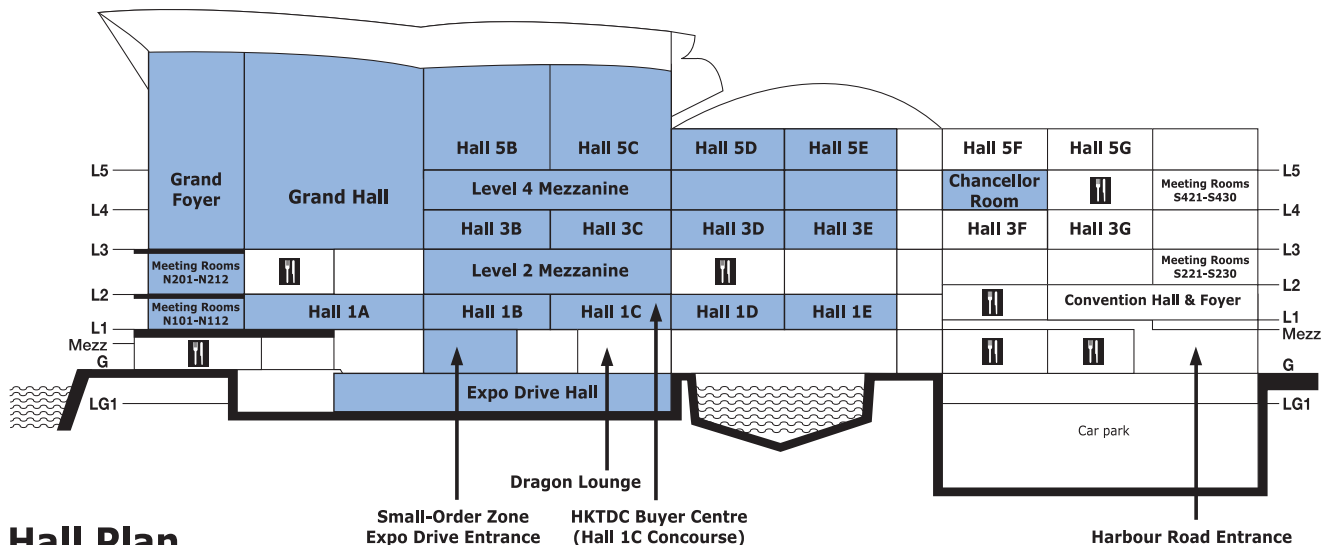

Guide to Zones

Zone	Hall Location/Site
Hall of Aurora	Halls 1A-E
Advertising Lighting	Chancellor Room
Business of IP Zone	Hall 5C
Commercial Lighting	Halls 3D-E, Level 2 Mezzanine & Level 4 Mezzanine
Household Lighting	Halls 3B-C & Meeting Rooms N201-N210
LED & Green Lighting	Halls 5B-E & Expo Drive Hall
Lighting Accessories, Parts and Components	Expo Drive Hall
Outdoor Lighting	Grand Hall, Grand Foyer & Meeting Rooms N101-N110
Smart Lighting & Solutions	Hall 5C
Testing, Certification & Inspection	Expo Drive Hall
Trade Service & Publication	Expo Drive Hall

Hall Plan