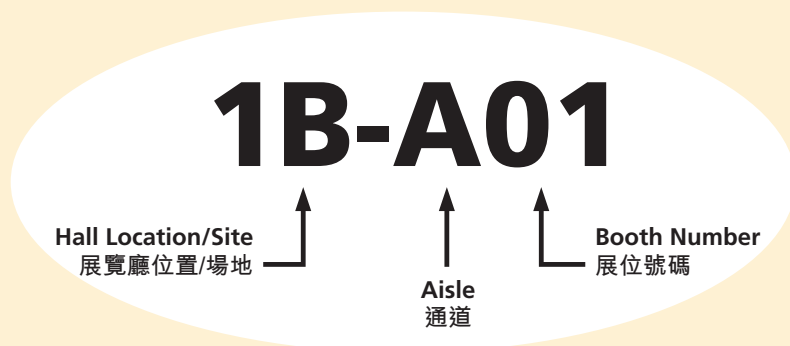

Guide to Zones

| Zone | Hall Location/Site |
|--|---|
| Hall of Aurora | Halls 1A-E |
| Advertising Lighting | Chancellor Room |
| Avenue of Inspiration New | Expo Drive Hall |
| Business of IP Zone | Hall 5C |
| Commercial Lighting | Halls 3D-E, Level 2 Mezzanine & Level 4 Mezzanine |
| Household Lighting | Halls 3B-C & Meeting Rooms N201-N210 |
| LED & Green Lighting | Halls 5B-E & Expo Drive Hall |
| Lighting Accessories, Parts and Components | Expo Drive Hall |
| Outdoor Lighting | Grand Hall, Grand Foyer & Meeting Rooms N101-N110 |
| Smart Lighting & Solutions | Hall 5C |
| Testing, Certification & Inspection | Expo Drive Hall |
| Trade Services & Publications | Expo Drive Hall |

Hall Plan

Booth Legend

展位位置圖例

| Hall Location/Site 展覽廳位置/場地 | Level 樓層 |
|--|----------|
| 1A-1E Halls 展覽廳 1A-1E | L1 一樓 |
| 1CON Hall 1 Concourse 展覽廳1大堂 | L1 一樓 |
| 3B-3E Halls 展覽廳 3B-3E | L3 三樓 |
| 3CON Hall 3 Concourse 展覽廳3大堂 | L3 三樓 |
| 5B-5E Halls 展覽廳 5B-5E | L5 五樓 |
| 5CON Hall 5 Concourse 展覽廳5大堂 | L5 五樓 |
| CR Chancellor Room 君爵廳 | L4 四樓 |
| ED Expo Drive Hall 博覽道展廳 | LG 地下 |
| GH Grand Hall & Grand Foyer 大會堂及大會堂前廳 | L3 三樓 |
| M2 Level 2 Mezzanine 二樓大堂中樓 | L2 二樓 |
| M4 Level 4 Mezzanine 四樓大堂中樓 | L4 四樓 |
| N101 Meeting Rooms 會議室N101-N110 | L1 一樓 |
| N201 Meeting Rooms 會議室N201-N210 | L2 二樓 |