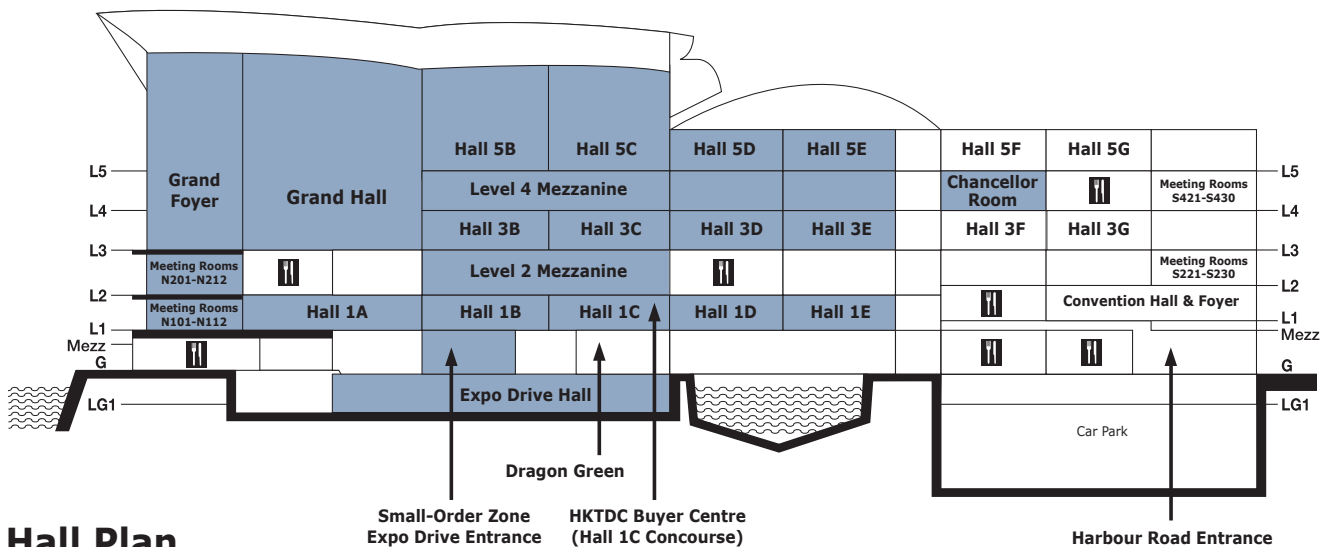

Guide to Zones

| Zone | Hall Location/Site |
|--|---|
| Hall of Aurora | Halls 1A-E |
| Advertising Lighting | Chancellor Room |
| Avenue of Inspiration New | Expo Drive Hall |
| Business of IP Zone | Hall 5C |
| Commercial Lighting | Halls 3D-E, Level 2 Mezzanine & Level 4 Mezzanine |
| Household Lighting | Halls 3B-C & Meeting Rooms N201-N210 |
| LED & Green Lighting | Halls 5B-E & Expo Drive Hall |
| Lighting Accessories, Parts and Components | Expo Drive Hall |
| Outdoor Lighting | Grand Hall, Grand Foyer & Meeting Rooms N101-N110 |
| Smart Lighting & Solutions | Hall 5C |
| Testing, Certification & Inspection | Expo Drive Hall |
| Trade Services & Publications | Expo Drive Hall |

Hall Plan

Booth Legend

展位位置圖例

| Hall Location/Site 展覽廳位置/場地 | Level 樓層 |
|--|----------|
| 1A-1E Halls 展覽廳 1A-1E | L1 一樓 |
| 1CON Hall 1 Concourse 展覽廳1大堂 | L1 一樓 |
| 3B-3E Halls 展覽廳 3B-3E | L3 三樓 |
| 3CON Hall 3 Concourse 展覽廳3大堂 | L3 三樓 |
| 5B-5E Halls 展覽廳 5B-5E | L5 五樓 |
| 5CON Hall 5 Concourse 展覽廳5大堂 | L5 五樓 |
| CR Chancellor Room 君爵廳 | L4 四樓 |
| ED Expo Drive Hall 博覽道展廳 | LG 地下 |
| GH Grand Hall & Grand Foyer 大會堂及大會堂前廳 | L3 三樓 |
| M2 Level 2 Mezzanine 二樓大堂中樓 | L2 二樓 |
| M4 Level 4 Mezzanine 四樓大堂中樓 | L4 四樓 |
| N101 Meeting Rooms 會議室N101-N110 | L1 一樓 |
| N201 Meeting Rooms 會議室N201-N210 | L2 二樓 |