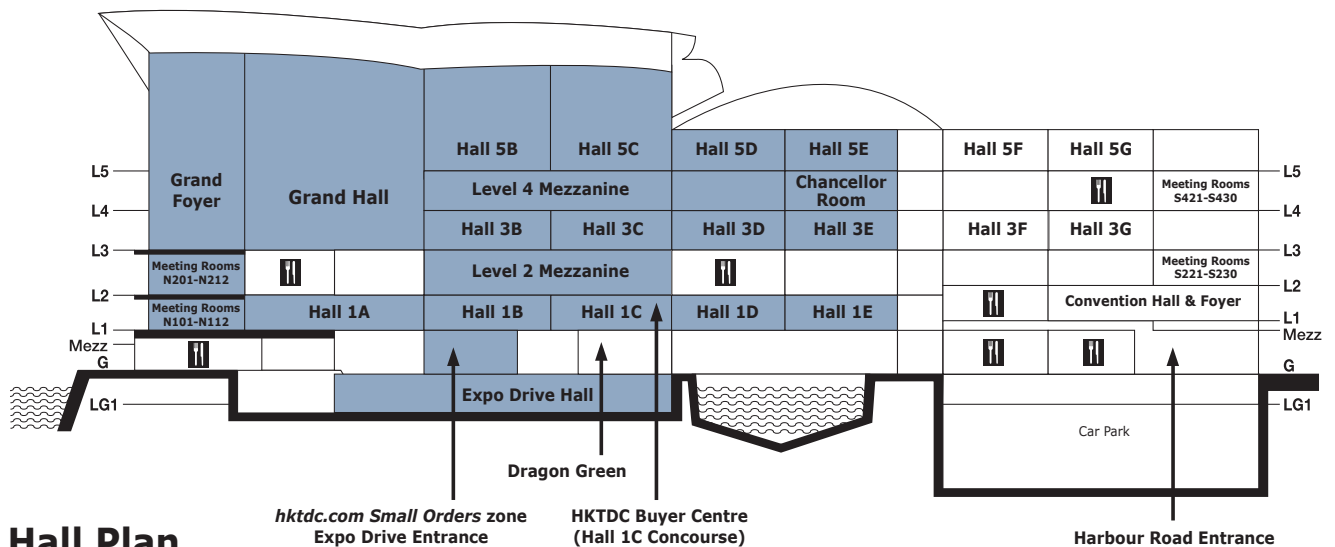

Guide to Zones

Zone	Hall Location/Site
Hall of Aurora	Halls 1A-E
Advertising Lighting	Chancellor Room
Avenue of Inspiration	Expo Drive Hall
Business of IP Zone	Hall 5C
Commercial Lighting	Halls 3D-E, Grand Hall, Grand Foyer & Level 4 Mezzanine
Household Lighting	Halls 3B-C, Meeting Rooms N101-N110, Meeting Rooms N201-N210 & Level 2 Mezzanine
LED & Green Lighting	Halls 5B-E, Grand Hall, Grand Foyer & Expo Drive Hall
Lighting Assemblies & Materials	Expo Drive Hall
Smart Lighting & Solutions	Hall 5C
Testing, Certification & Inspection	Expo Drive Hall
Trade Service & Publication	Expo Drive Hall

Booth Legend

展位位置圖例

Hall Location/Site 展覽廳位置/場地	Level 樓層
1A-1E Halls 展覽廳 1A-1E	L1 一樓
1CON Hall 1 Concourse 展覽廳1大堂	L1 一樓
3B-3E Halls 展覽廳 3B-3E	L3 三樓
3CON Hall 3 Concourse 展覽廳3大堂	L3 三樓
5B-5E Halls 展覽廳 5B-5E	L5 五樓
5CON Hall 5 Concourse 展覽廳5大堂	L5 五樓
CR Chancellor Room 君爵廳	L4 四樓
ED Expo Drive Hall 博覽道展廳	LG 地下
GH Grand Hall & Grand Foyer 大會堂及大會堂前廳	L3 三樓
M2 Level 2 Mezzanine 二樓大堂中樓	L2 二樓
M4 Level 4 Mezzanine 四樓大堂中樓	L4 四樓
N101 Meeting Rooms 會議室N101-N110	L1 一樓
N201 Meeting Rooms 會議室N201-N210	L2 二樓