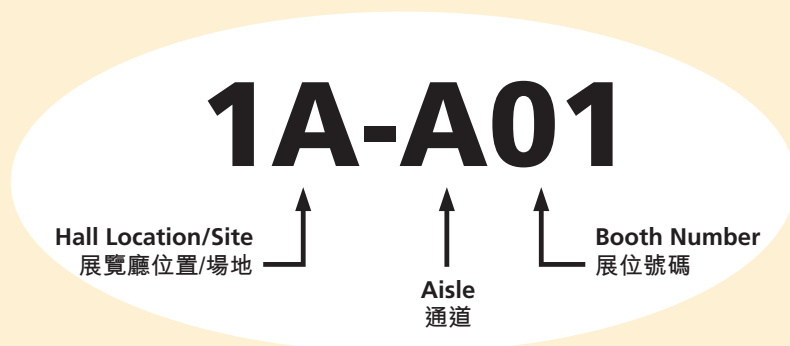

Guide to Zones

Zone	Hall Location/Site
Hall of Aurora	Halls 1A-E
Advertising Lighting	Chancellor Room
Avenue of Inspiration	Expo Drive Hall
Business of IP Zone	Hall 5C
Commercial Lighting	Halls 3D-E, Grand Hall, Grand Foyer & Level 4 Mezzanine
Household Lighting	Halls 3B-C, Meeting Rooms N101-N110, Meeting Rooms N201-N210 & Level 2 Mezzanine
LED & Green Lighting	Halls 5B-E, Grand Hall, Grand Foyer & Expo Drive Hall
Lighting Assemblies & Materials	Expo Drive Hall
Smart Lighting & Solutions	Hall 5C
Testing, Certification & Inspection	Expo Drive Hall
Trade Service & Publication	Expo Drive Hall

Booth Legend

展位位置圖例

Hall Location/Site 展覽廳位置/場地	Level 樓層
1A-1E Halls 展覽廳 1A-1E	L1 一樓
1CON Hall 1 Concourse 展覽廳1大堂	L1 一樓
3B-3E Halls 展覽廳 3B-3E	L3 三樓
3CON Hall 3 Concourse 展覽廳3大堂	L3 三樓
5B-5E Halls 展覽廳 5B-5E	L5 五樓
5CON Hall 5 Concourse 展覽廳5大堂	L5 五樓
CR Chancellor Room 君爵廳	L4 四樓
ED Expo Drive Hall 博覽道展廳	LG 地下
GH Grand Hall & Grand Foyer 大會堂及大會堂前廳	L3 三樓
M2 Level 2 Mezzanine 二樓大堂中樓	L2 二樓
M4 Level 4 Mezzanine 四樓大堂中樓	L4 四樓
N101 Meeting Rooms 會議室N101-N110	L1 一樓
N201 Meeting Rooms 會議室N201-N210	L2 二樓