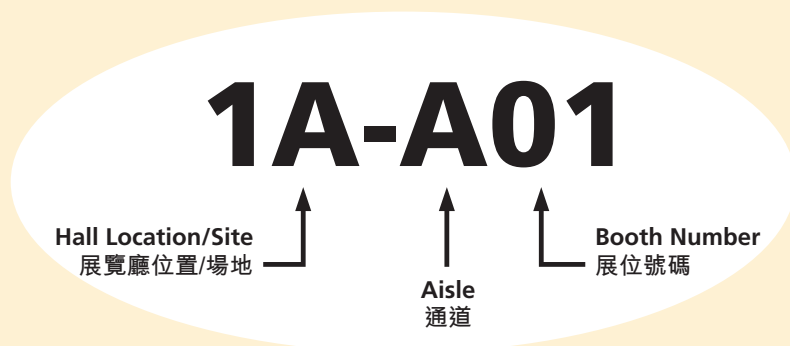

# Guide to Zones

Zone	Hall Location/Site
Hall of Aurora	Halls 1A-E
Commercial Lighting	Halls 3D-E, Grand Hall, Grand Foyer & Level 4 Mezzanine
Household Lighting	Halls 3B-C, Meeting Rooms N101-N110, Meeting Rooms N201-N210 & Level 2 Mezzanine
LED & Green Lighting	Halls 5B-E, Grand Hall, Grand Foyer & Expo Drive Hall
LED Essentials	Expo Drive Hall
Smart Lighting & Solutions	Chancellor Room
Testing, Certification & Inspection	Expo Drive Hall
Trade Service & Publication	Expo Drive Hall

**Hall Plan**

## 展位位置圖例

Hall Location/Site 展覽廳位置/場地	Level 樓層
<b>1A-1E</b> Halls 展覽廳 1A-1E	L1 一樓
<b>1CON</b> Hall 1 Concourse 展覽廳1大堂	L1 一樓
<b>3B-3E</b> Halls 展覽廳 3B-3E	L3 三樓
<b>3CON</b> Hall 3 Concourse 展覽廳3大堂	L3 三樓
<b>5B-5E</b> Halls 展覽廳 5B-5E	L5 五樓
<b>5CON</b> Hall 5 Concourse 展覽廳5大堂	L5 五樓
<b>CR</b> Chancellor Room 君爵廳	L4 四樓
<b>ED</b> Expo Drive Hall 博覽道展廳	LG 地下
<b>GH</b> Grand Hall & Grand Foyer 大會堂及大會堂前廳	L3 三樓
<b>M2</b> Level 2 Mezzanine 二樓大堂中樓	L2 二樓
<b>M4</b> Level 4 Mezzanine 四樓大堂中樓	L4 四樓
<b>N101</b> Meeting Rooms 會議室N101-N110	L1 一樓
<b>N201</b> Meeting Rooms 會議室N201-N210	L2 二樓