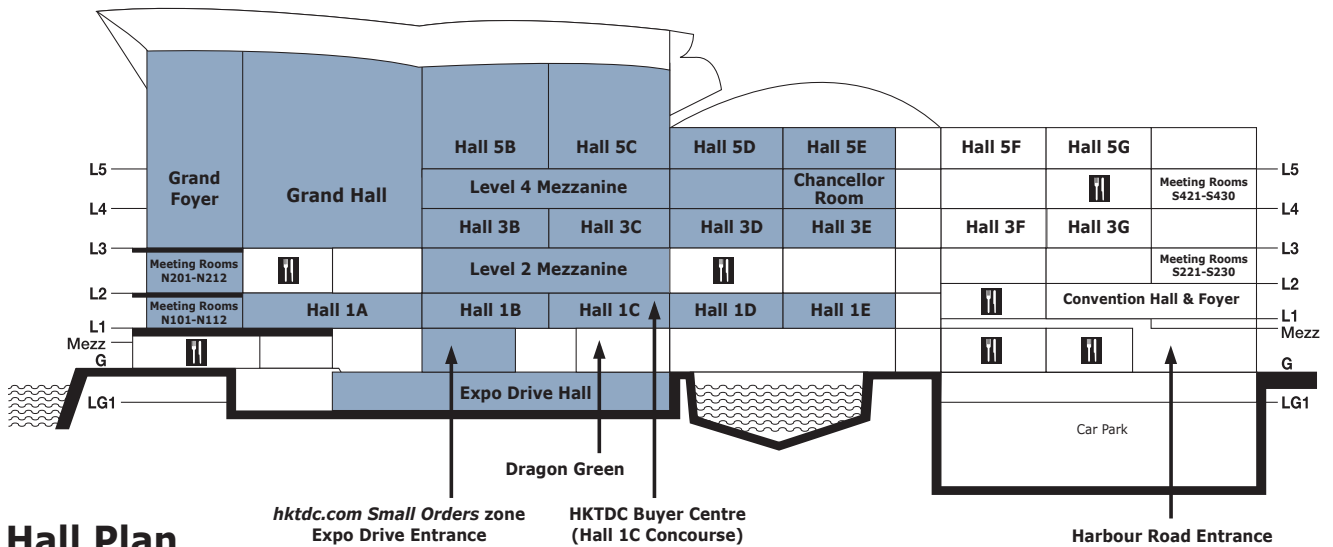

# Guide to Zones

Zone	Hall Location/Site
Hall of Aurora	Halls 1A-E
Commercial Lighting	Halls 3D-E, Grand Hall, Grand Foyer & Level 4 Mezzanine
Household Lighting	Halls 3B-C, Meeting Rooms N101-N110, Meeting Rooms N201-N210 & Level 2 Mezzanine
LED & Green Lighting	Halls 5B-E, Grand Hall, Grand Foyer & Expo Drive Hall
LED Essentials	Expo Drive Hall
Smart Lighting & Solutions	Chancellor Room
Testing, Certification & Inspection	Expo Drive Hall
Trade Service & Publication	Expo Drive Hall

**Hall Plan**

# Booth Legend

## 展位位置圖例

Hall Location/Site 展覽廳位置/場地	Level 樓層
<b>1A-1E</b> Halls 展覽廳 1A-1E	L1 一樓
<b>1CON</b> Hall 1 Concourse 展覽廳1大堂	L1 一樓
<b>3B-3E</b> Halls 展覽廳 3B-3E	L3 三樓
<b>3CON</b> Hall 3 Concourse 展覽廳3大堂	L3 三樓
<b>5B-5E</b> Halls 展覽廳 5B-5E	L5 五樓
<b>5CON</b> Hall 5 Concourse 展覽廳5大堂	L5 五樓
<b>CR</b> Chancellor Room 君爵廳	L4 四樓
<b>ED</b> Expo Drive Hall 博覽道展廳	LG 地下
<b>GH</b> Grand Hall & Grand Foyer 大會堂及大會堂前廳	L3 三樓
<b>M2</b> Level 2 Mezzanine 二樓大堂中樓	L2 二樓
<b>M4</b> Level 4 Mezzanine 四樓大堂中樓	L4 四樓
<b>N101</b> Meeting Rooms 會議室N101-N110	L1 一樓
<b>N201</b> Meeting Rooms 會議室N201-N210	L2 二樓