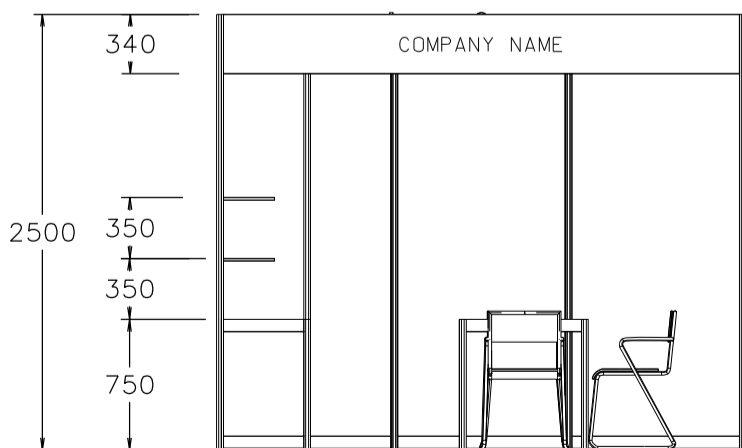

Hong Kong International Lighting Fair (Autumn Edition)

香港國際秋季燈飾展

3M x 5M Standard Booth (Right Corner)(Option A)

三米乘五米標準攤位(右邊角位)(建議 A)

PLAN
3M(W) X 5M(D) X 2.5M(H)
Standard Booth

PERSPECTIVE
3M(W) X 5M(D) X 2.5M(H)
Standard Booth

ELEVATION
3M(W) X 5M(D) X 2.5M(H)
Standard Booth

BOOTH SPECIFICATIONS 攤位規格		QTY.
	1000W x 500D x 750H CABINET 有銷儲物櫃	5
	2000W x 300D WOODEN DISPLAY SHELF 層板	2
	3000W x 300D WOODEN DISPLAY SHELF 層板	2
	800W SOCKET 插座	5
	23W ENERGY SAVING LAMP LONGARMED SPOTLIGHT (YELLOW LIGHT) 23瓦特慳電燈膽長臂射燈(黃光)	5
	700W x 700D x 750H MEETING TABLE 會議桌(正方檯)	1
	BLACK LEATHER CHAIR 黑皮椅	3
	CEILING BEAM 天花樑	5M
	RUBBISH BIN & CARPET 廢紙箱及地毯 (15sqm.)	