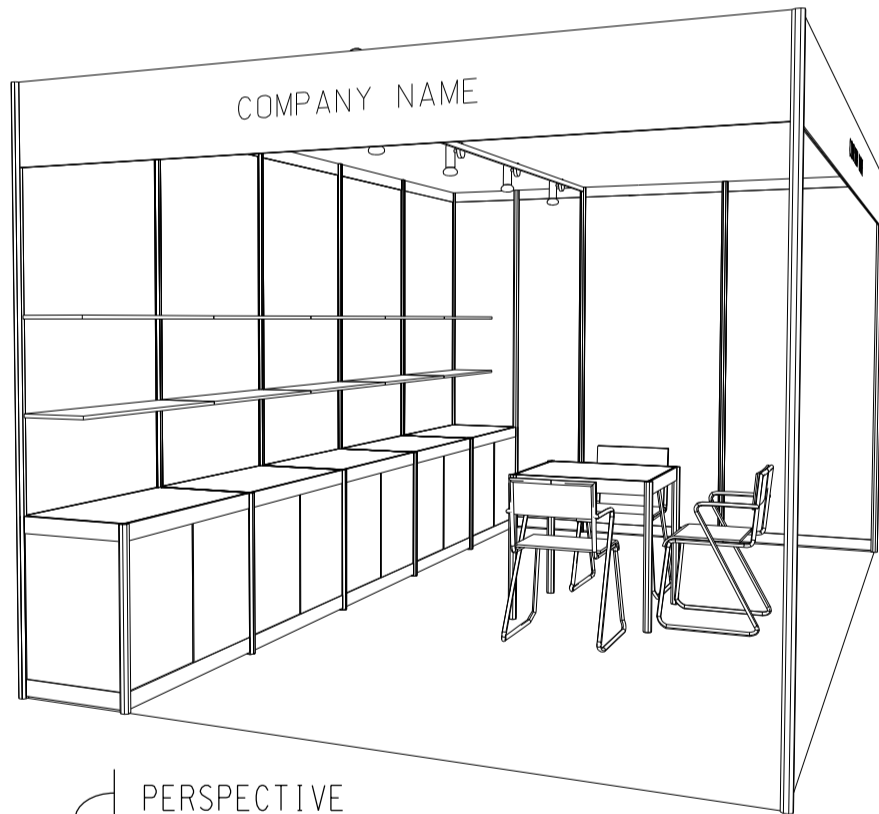

Hong Kong International Lighting Fair (Autumn Edition)

香港國際秋季燈飾展

3M x 5M Standard Booth (Right Corner)(Option A)

三米乘五米標準攤位(右邊角位)(建議 A)

PLAN
3M(W) X 5M(D) X 2.5M(H)
Standard Booth

PERSPECTIVE
3M(W) X 5M(D) X 2.5M(H)
Standard Booth

ELEVATION
3M(W) X 5M(D) X 2.5M(H)
Standard Booth

BOOTH SPECIFICATIONS 攤位規格		QTY.
	1000W x 500D x 750H CABINET 有銷儲物櫃	5
	2000W x 300D WOODEN DISPLAY SHELF 層板	2
	3000W x 300D WOODEN DISPLAY SHELF 層板	2
	800W SOCKET 插座	5
	23W ENERGY SAVING LAMP LONGARMED SPOTLIGHT (YELLOW LIGHT) 23瓦特慳電燈膽長臂射燈(黃光)	5
	700W x 700D x 750H MEETING TABLE 會議桌(正方檯)	1
	BLACK LEATHER CHAIR 黑皮椅	3
	CEILING BEAM 天花樑	5M
	RUBBISH BIN & CARPET 廢紙箱及地毯 (15sqm.)	