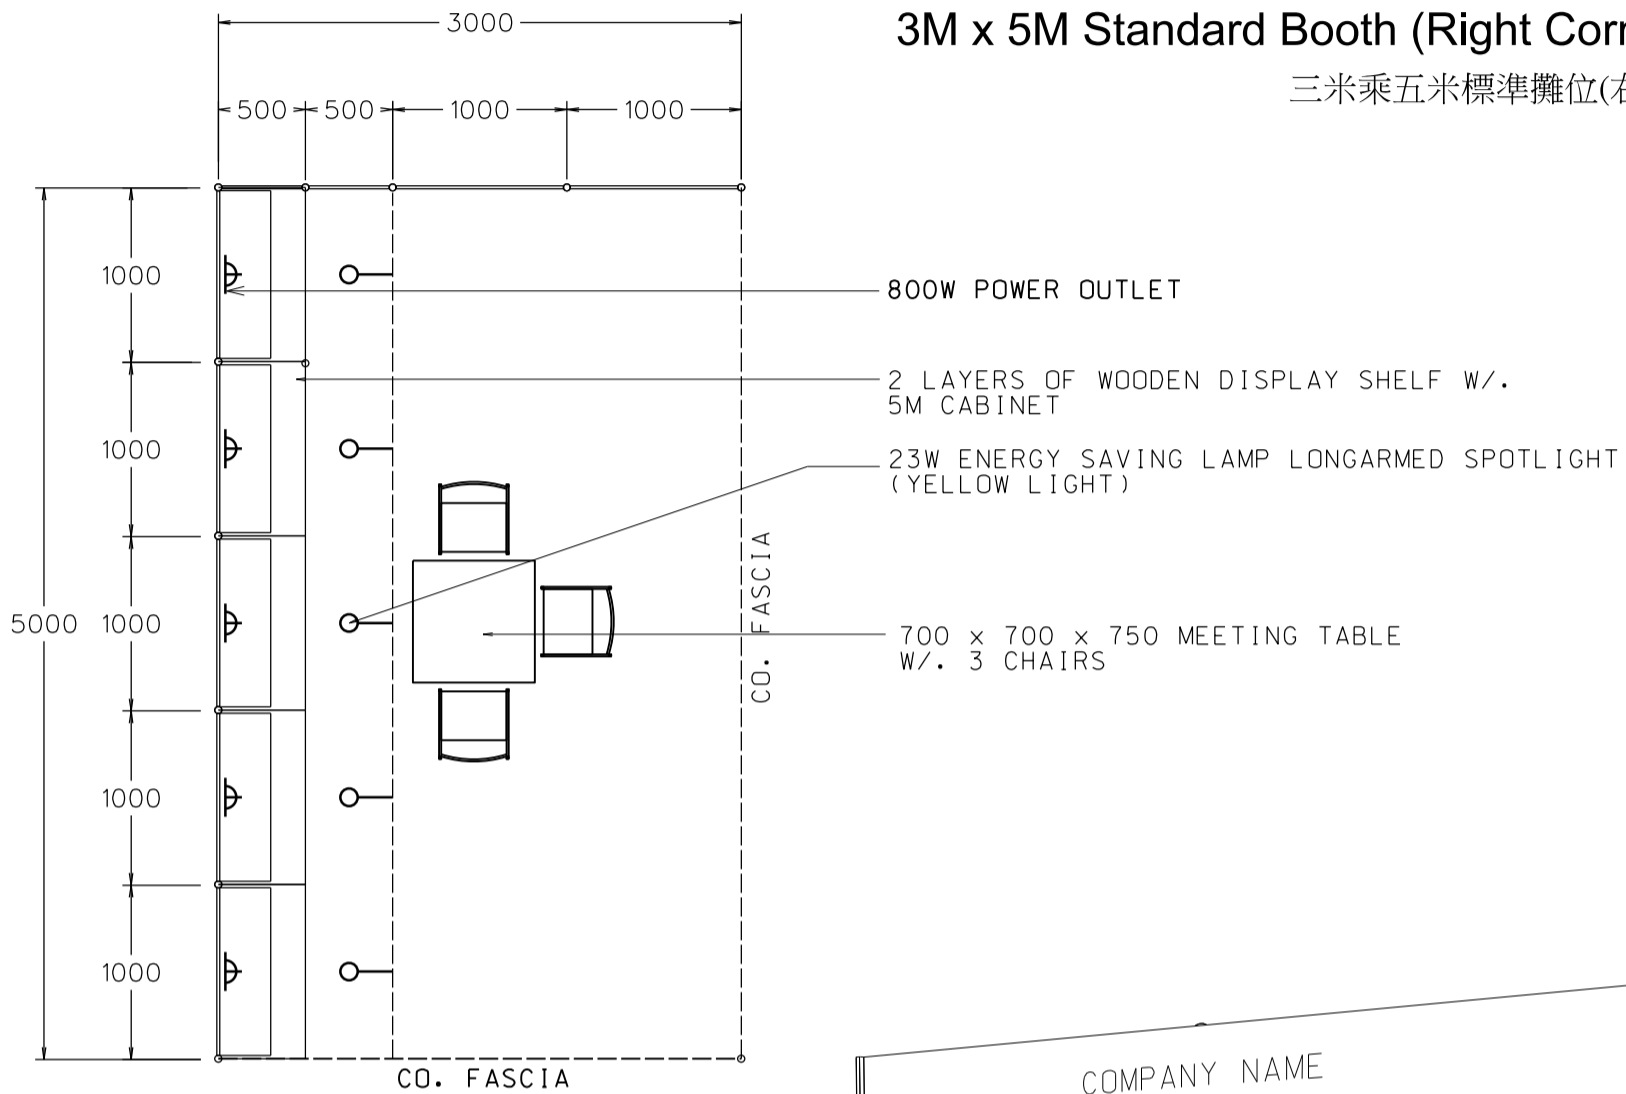

Hong Kong International Lighting Fair (Autumn Edition)

香港國際秋季燈飾展

3M x 5M Standard Booth (Right Corner)(Option A)

三米乘五米標準攤位(右邊角位)(建議 A)

PLAN
3M(W) X 5M(D) X 2.5M(H)
Standard Booth

PERSPECTIVE
3M(W) X 5M(D) X 2.5M(H)
Standard Booth

ELEVATION
3M(W) X 5M(D) X 2.5M(H)
Standard Booth

BOOTH SPECIFICATIONS 攤位規格		QTY.
	1000W x 500D x 750H CABINET 有銷儲物櫃	5
	2000W x 300D WOODEN DISPLAY SHELF 層板	2
	3000W x 300D WOODEN DISPLAY SHELF 層板	2
	800W SOCKET 插座	5
	23W ENERGY SAVING LAMP LONGARMED SPOTLIGHT (YELLOW LIGHT) 23瓦特慳電燈膽長臂射燈(黃光)	5
	700W x 700D x 750H MEETING TABLE 會議桌(正方檯)	1
	BLACK LEATHER CHAIR 黑皮椅	3
	CEILING BEAM 天花樑	5M
	RUBBISH BIN & CARPET 廢紙箱及地毯 (15sqm.)	