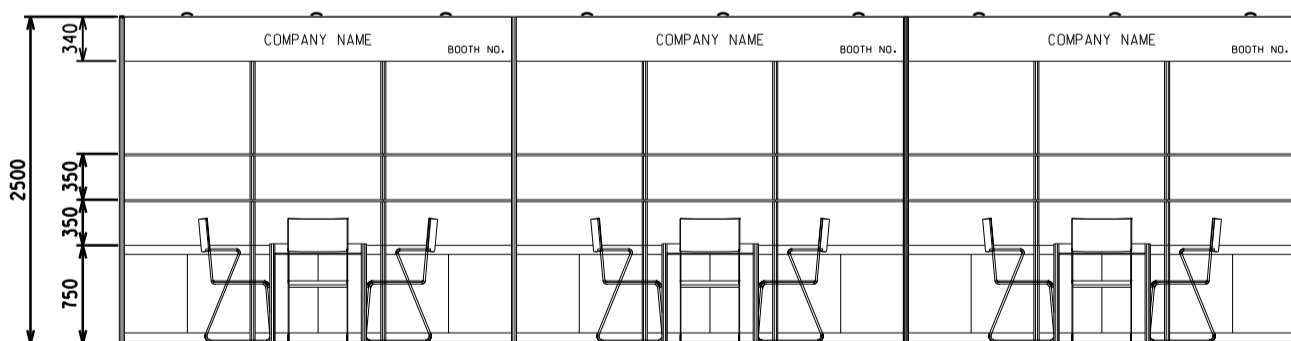

Hong Kong International Lighting Fair (Autumn Edition)

香港國際秋季燈飾展

27 sqm. Left Corner Booth (Option A)

廿七平方米左面角位攤位 (建議 A)

PLAN
9M(W) X 3M(D) X 2.5M(H)
RIGHT CORNER BOOTH A

PERSPECTIVE
9M(W) X 3M(D) X 2.5M(H)
RIGHT CORNER BOOTH A

ELEVATION
9M(W) X 3M(D) X 2.5M(H)
RIGHT CORNER BOOTH A

BOOTH SPECIFICATIONS		QTY.
	1000W x 500D x 750H CABINET	9
	3000W x 300D WOODEN DISPLAY SHELF	6
	700W x 700D x 750H MEETING TABLE	3
	BLACK LEATHER CHAIR	9
	23W ENERGY SAVING LAMP LONGARMED SPOTLIGHT (YELLOW LIGHT)	9
	800W SOCKET	9
	H70mm CEILING BEAM	9M
RUBBISH BIN & CARPET (27sqm.)		