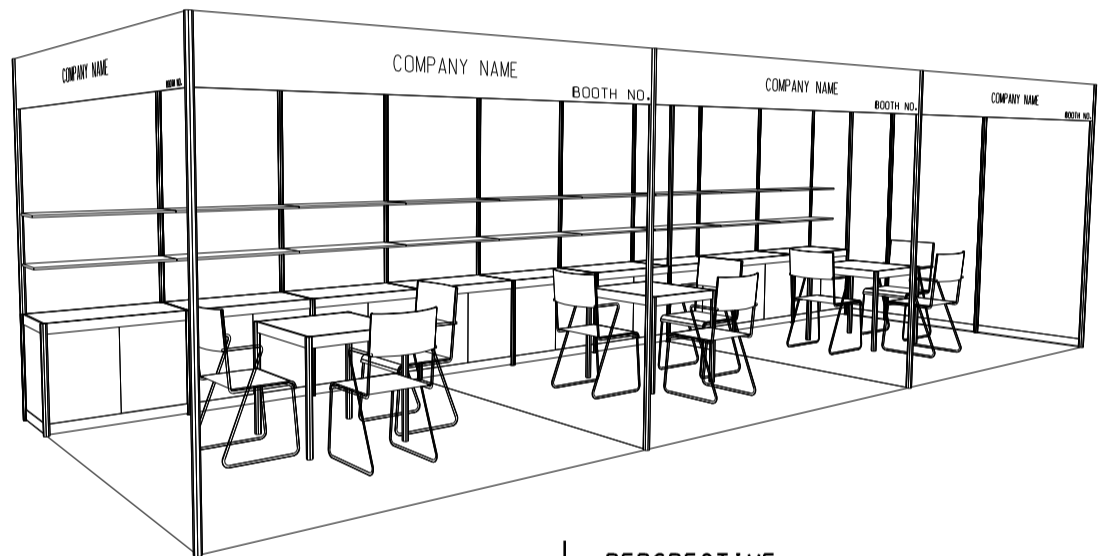

Hong Kong International Lighting Fair (Autumn Edition)

香港國際秋季燈飾展

27 sqm. Left Corner Booth (Option A)

廿七平方米左面角位攤位 (建議 A)

PLAN
9M(W) X 3M(D) X 2.5M(H)
RIGHT CORNER BOOTH A

PERSPECTIVE
9M(W) X 3M(D) X 2.5M(H)
RIGHT CORNER BOOTH A

ELEVATION
9M(W) X 3M(D) X 2.5M(H)
RIGHT CORNER BOOTH A

BOOTH SPECIFICATIONS		QTY.
	1000W x 500D x 750H CABINET	9
	3000W x 300D WOODEN DISPLAY SHELF	6
	700W x 700D x 750H MEETING TABLE	3
	BLACK LEATHER CHAIR	9
	23W ENERGY SAVING LAMP LONGARMED SPOTLIGHT (YELLOW LIGHT)	9
	800W SOCKET	9
	H70mm CEILING BEAM	9M
RUBBISH BIN & CARPET (27sqm.)		