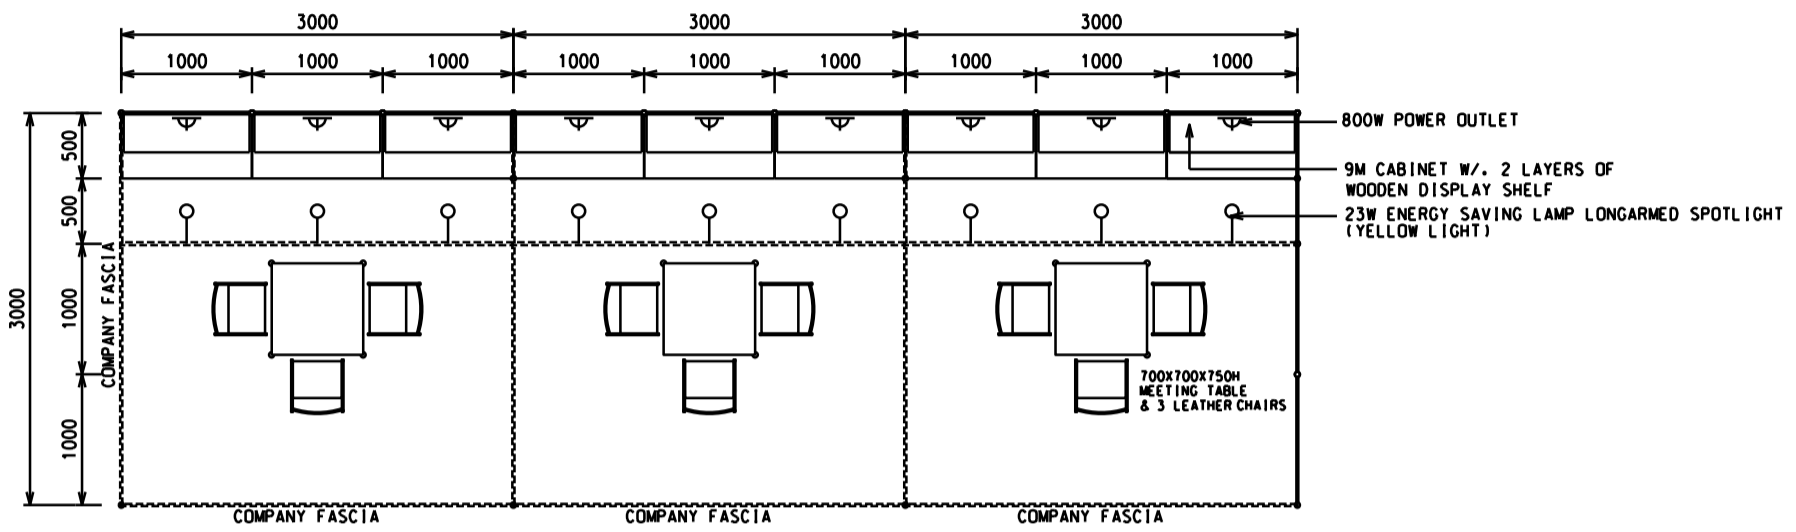

Hong Kong International Lighting Fair (Autumn Edition)

香港國際秋季燈飾展

27 sqm. Left Corner Booth (Option A)

廿七平方米左面角位攤位 (建議 A)

PLAN
9M(W) X 3M(D) X 2.5M(H)
RIGHT CORNER BOOTH A

PERSPECTIVE
9M(W) X 3M(D) X 2.5M(H)
RIGHT CORNER BOOTH A

ELEVATION
9M(W) X 3M(D) X 2.5M(H)
RIGHT CORNER BOOTH A

BOOTH SPECIFICATIONS		QTY.
	1000W x 500D x 750H CABINET	9
	3000W x 300D WOODEN DISPLAY SHELF	6
	700W x 700D x 750H MEETING TABLE	3
	BLACK LEATHER CHAIR	9
	23W ENERGY SAVING LAMP LONGARMED SPOTLIGHT (YELLOW LIGHT)	9
	800W SOCKET	9
	H70mm CEILING BEAM	9M
RUBBISH BIN & CARPET (27sqm.)		