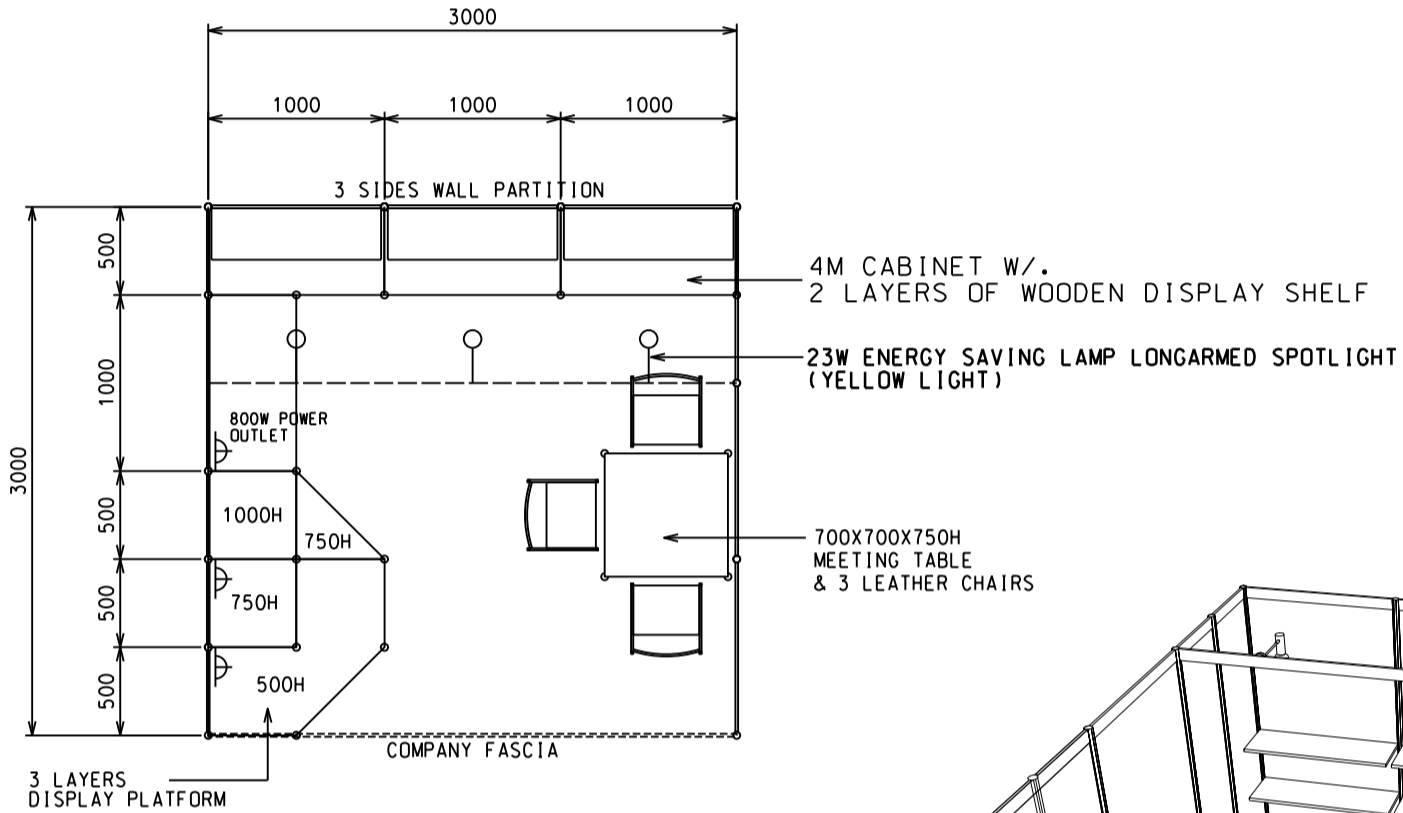

Hong Kong International Lighting Fair (Autumn Edition)

香港國際秋季燈飾展

9 sqm. Standard Booth (Option B)

九平方米標準攤位 (建議B)

PLAN
3M(W) X 3M(D) X 2.5M(H)
STANDARD BOOTH B

PERSPECTIVE
3M(W) X 3M(D) X 2.5M(H)
STANDARD BOOTH B

ELEVATION
3M(W) X 3M(D) X 2.5M(H)
STANDARD BOOTH B

BOOTH SPECIFICATIONS		QTY.
	1000W x 500D x 750H CABINET	4
	3000W x 300D WOODEN DISPLAY SHELF	2
	3 LAYERS OF DISPLAY PLATFORM	1
	700W x 700D x 750H MEETING TABLE	1
	BLACK LEATHER CHAIR	3
	23W ENERGY SAVING LAMP LONGARMED SPOTLIGHT (YELLOW LIGHT)	3
	800W SOCKET	3
	H70mm CEILING BEAM	3M
	RUBBISH BIN & CARPET (9sqm.)	