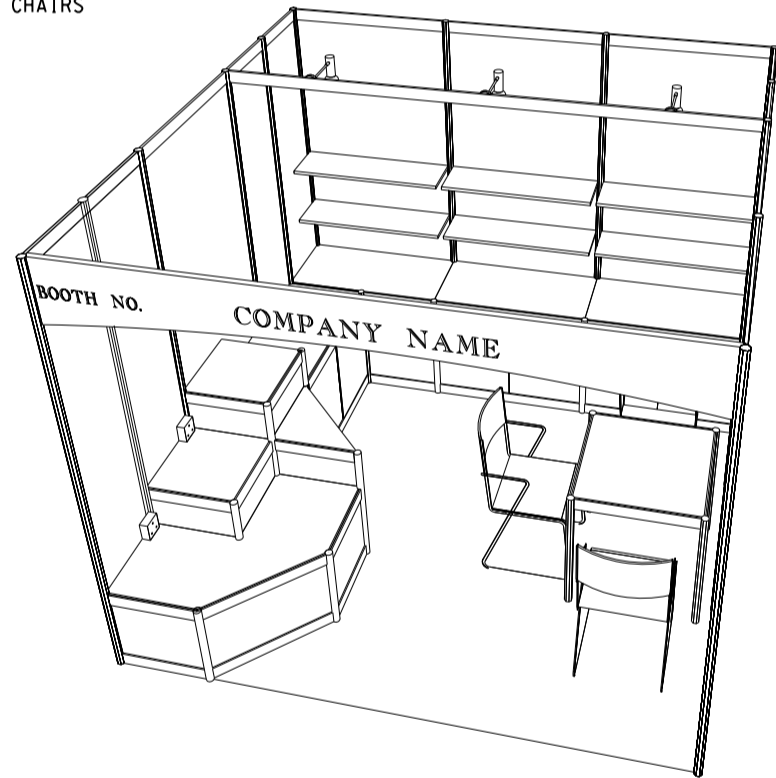

Hong Kong International Lighting Fair (Autumn Edition)

香港國際秋季燈飾展

9 sqm. Standard Booth (Option B)

九平方米標準攤位 (建議B)

PLAN
3M(W) X 3M(D) X 2.5M(H)
STANDARD BOOTH B

PERSPECTIVE
3M(W) X 3M(D) X 2.5M(H)
STANDARD BOOTH B

ELEVATION
3M(W) X 3M(D) X 2.5M(H)
STANDARD BOOTH B

BOOTH SPECIFICATIONS		QTY.
	1000W x 500D x 750H CABINET	4
	3000W x 300D WOODEN DISPLAY SHELF	2
	3 LAYERS OF DISPLAY PLATFORM	1
	700W x 700D x 750H MEETING TABLE	1
	BLACK LEATHER CHAIR	3
	23W ENERGY SAVING LAMP LONGARMED SPOTLIGHT (YELLOW LIGHT)	3
	800W SOCKET	3
	H70mm CEILING BEAM	3M
	RUBBISH BIN & CARPET (9sqm.)	