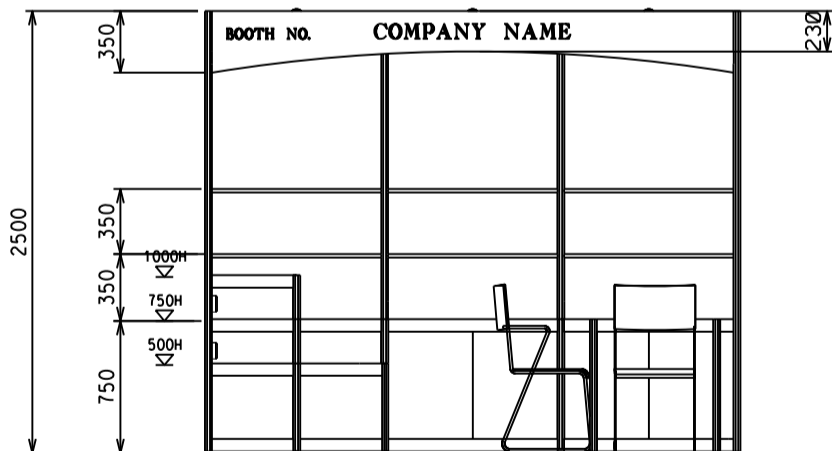

Hong Kong International Lighting Fair (Autumn Edition)

香港國際秋季燈飾展

9 sqm. Standard Booth (Option B)

九平方米標準攤位 (建議B)

PLAN
3M(W) X 3M(D) X 2.5M(H)
STANDARD BOOTH B

PERSPECTIVE
3M(W) X 3M(D) X 2.5M(H)
STANDARD BOOTH B

ELEVATION
3M(W) X 3M(D) X 2.5M(H)
STANDARD BOOTH B

BOOTH SPECIFICATIONS		QTY.
	1000W x 500D x 750H CABINET	4
	3000W x 300D WOODEN DISPLAY SHELF	2
	3 LAYERS OF DISPLAY PLATFORM	1
	700W x 700D x 750H MEETING TABLE	1
	BLACK LEATHER CHAIR	3
	23W ENERGY SAVING LAMP LONGARMED SPOTLIGHT (YELLOW LIGHT)	3
	800W SOCKET	3
	H70mm CEILING BEAM	3M
	RUBBISH BIN & CARPET (9sqm.)	