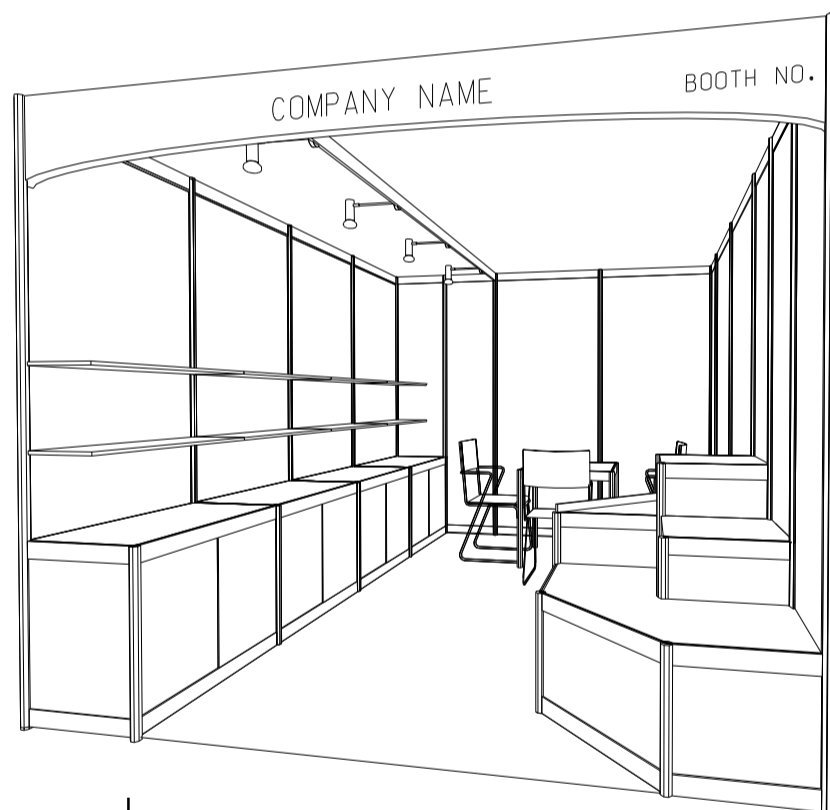

### 3M x 4M Standard Booth (Option B)

三米乘四米標準攤位 (建議B)

**PLAN**  
3M(W) X 4M(D) X 2.5M(H)  
STANDARD BOOTH B

**PERSPECTIVE**  
3M(W) X 4M(D) X 2.5M(H)  
STANDARD BOOTH B

**ELEVATION**  
3M(W) X 4M(D) X 2.5M(H)  
STANDARD BOOTH B

BOOTH SPECIFICATIONS		QTY.
	1000W x 500D x 750H CABINET	5
	2000W x 300D WOODEN DISPLAY SHELF	4
	3 LAYERS OF DISPLAY PLATFORM	1
	700W x 700D x 750H MEETING TABLE	1
	BLACK LEATHER CHAIR	3
	23W ENERGY SAVING LAMP LONGARMED SPOTLIGHT (YELLOW LIGHT)	4
	800W SOCKET	4
	H70mm CEILING BEAM	4M
	RUBBISH BIN & CARPET (12sqm.)	