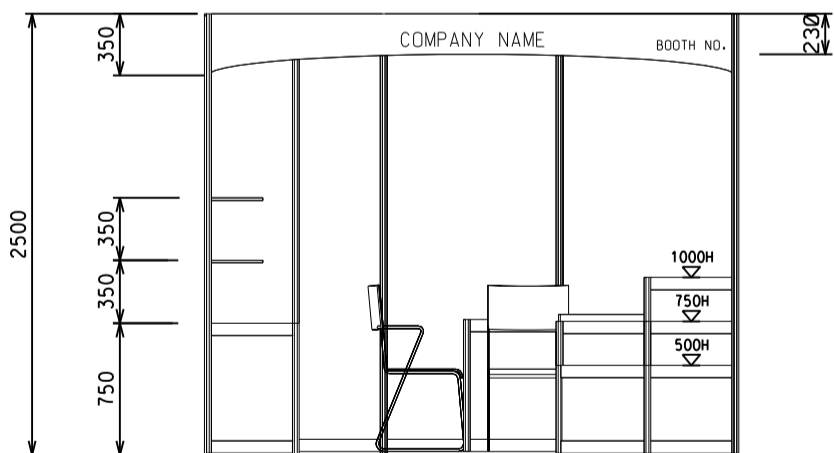

### 3M x 4M Standard Booth (Option B)

三米乘四米標準攤位 (建議B)

**PLAN**  
3M(W) X 4M(D) X 2.5M(H)  
STANDARD BOOTH B

**PERSPECTIVE**  
3M(W) X 4M(D) X 2.5M(H)  
STANDARD BOOTH B

**ELEVATION**  
3M(W) X 4M(D) X 2.5M(H)  
STANDARD BOOTH B

BOOTH SPECIFICATIONS		QTY.
	1000W x 500D x 750H CABINET	5
	2000W x 300D WOODEN DISPLAY SHELF	4
	3 LAYERS OF DISPLAY PLATFORM	1
	700W x 700D x 750H MEETING TABLE	1
	BLACK LEATHER CHAIR	3
	23W ENERGY SAVING LAMP LONGARMED SPOTLIGHT (YELLOW LIGHT)	4
	800W SOCKET	4
	H70mm CEILING BEAM	4M
	RUBBISH BIN & CARPET (12sqm.)	