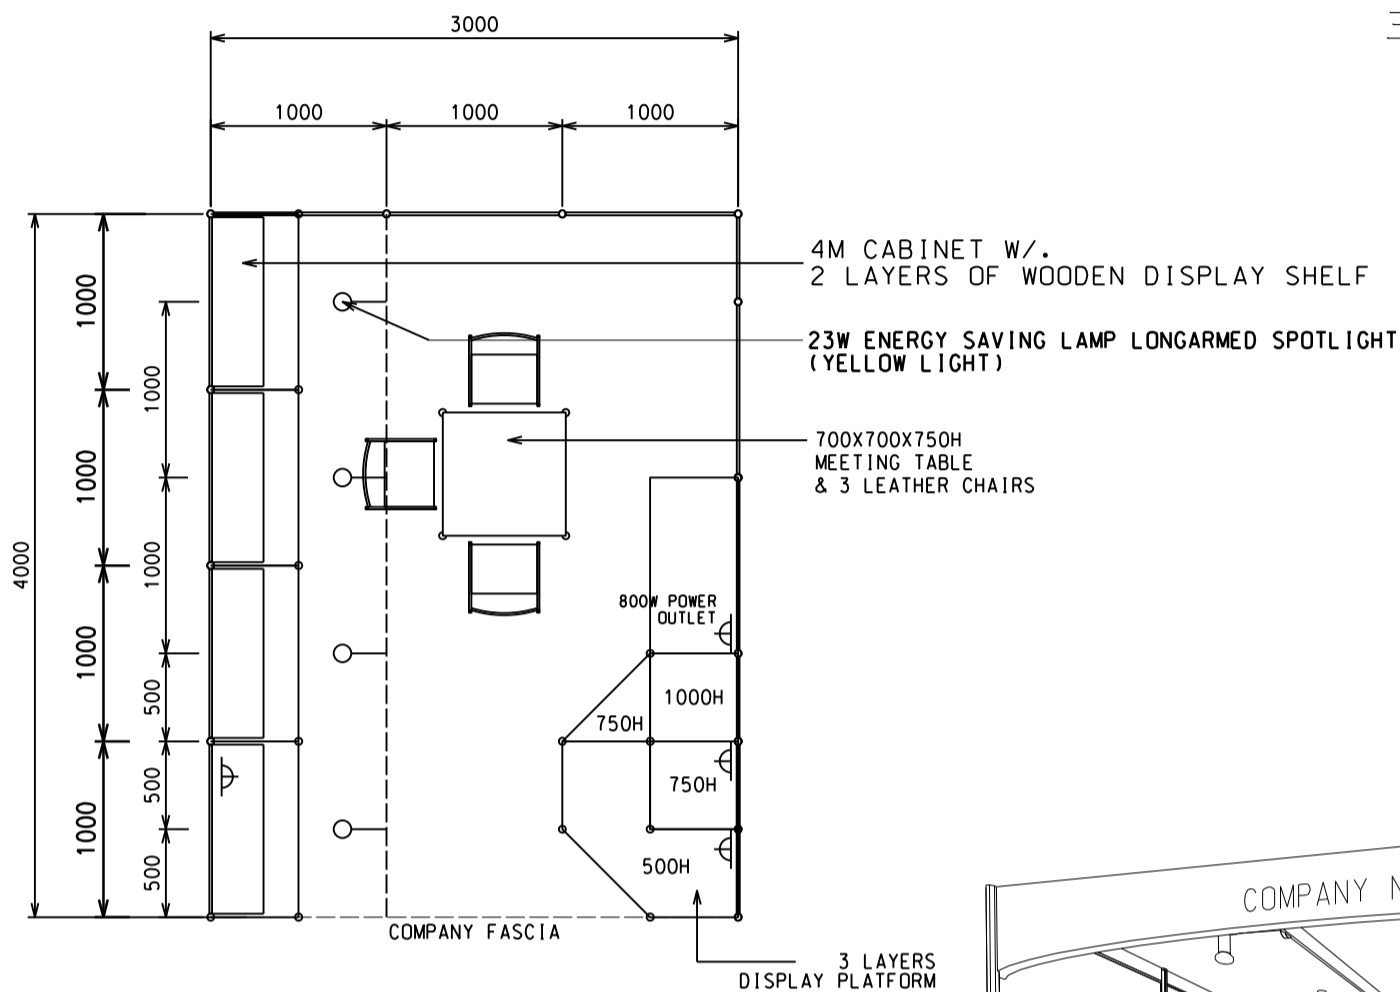

### 3M x 4M Standard Booth (Option B)

三米乘四米標準攤位 (建議B)

**PLAN**  
3M(W) X 4M(D) X 2.5M(H)  
STANDARD BOOTH B

**PERSPECTIVE**  
3M(W) X 4M(D) X 2.5M(H)  
STANDARD BOOTH B

**ELEVATION**  
3M(W) X 4M(D) X 2.5M(H)  
STANDARD BOOTH B

BOOTH SPECIFICATIONS		QTY.
	1000W x 500D x 750H CABINET	5
	2000W x 300D WOODEN DISPLAY SHELF	4
	3 LAYERS OF DISPLAY PLATFORM	1
	700W x 700D x 750H MEETING TABLE	1
	BLACK LEATHER CHAIR	3
	23W ENERGY SAVING LAMP LONGARMED SPOTLIGHT (YELLOW LIGHT)	4
	800W SOCKET	4
	H70mm CEILING BEAM	4M
	RUBBISH BIN & CARPET (12sqm.)	