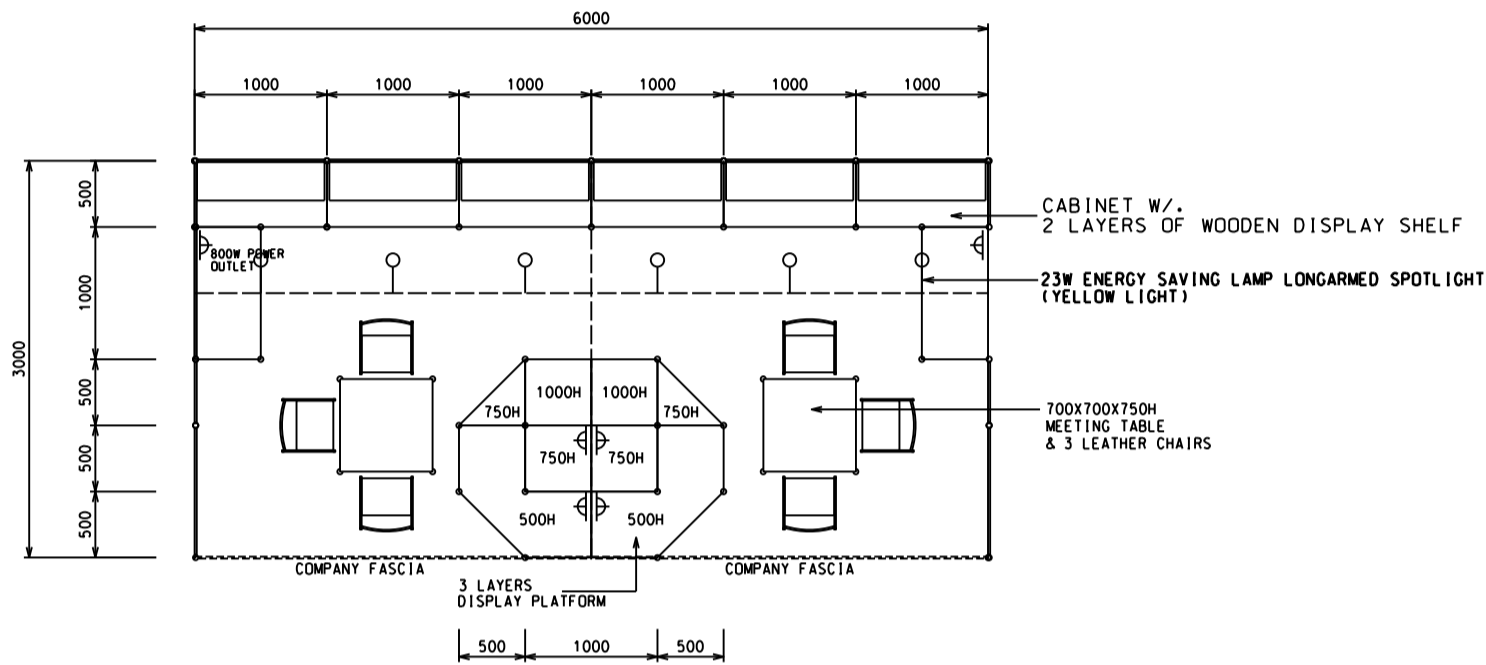

Hong Kong International Lighting Fair (Autumn Edition)

香港國際秋季燈飾展

18 sqm. Standard Booth (Option B)

十八平方米標準攤位 (建議B)

PLAN
6M(W) X 3M(D) X 2.5M(H)
STANDARD BOOTH B

PERSPECTIVE
6M(W) X 3M(D) X 2.5M(H)
STANDARD BOOTH B

ELEVATION
6M(W) X 3M(D) X 2.5M(H)
STANDARD BOOTH B

BOOTH SPECIFICATIONS		QTY.
	1000W x 500D x 750H CABINET	8
	3000W x 300D WOODEN DISPLAY SHELF	4
	3 LAYERS OF DISPLAY PLATFORM	2
	700W x 700D x 750H MEETING TABLE	2
	BLACK LEATHER CHAIR	6
	23W ENERGY SAVING LAMP LONGARMED SPOTLIGHT (YELLOW LIGHT)	6
	800W SOCKET	6
	H70mm CEILING BEAM	6M
	RUBBISH BIN & CARPET (18sqm.)	