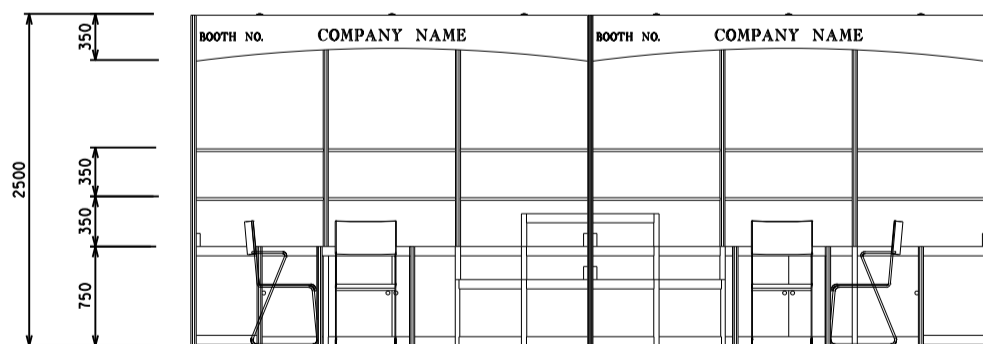

Hong Kong International Lighting Fair (Autumn Edition)

香港國際秋季燈飾展

18 sqm. Standard Booth (Option B)

十八平方米標準攤位 (建議B)

PLAN
6M(W) X 3M(D) X 2.5M(H)
STANDARD BOOTH B

PERSPECTIVE
6M(W) X 3M(D) X 2.5M(H)
STANDARD BOOTH B

ELEVATION
6M(W) X 3M(D) X 2.5M(H)
STANDARD BOOTH B

BOOTH SPECIFICATIONS		QTY.
	1000W x 500D x 750H CABINET	8
	3000W x 300D WOODEN DISPLAY SHELF	4
	3 LAYERS OF DISPLAY PLATFORM	2
	700W x 700D x 750H MEETING TABLE	2
	BLACK LEATHER CHAIR	6
	23W ENERGY SAVING LAMP LONGARMED SPOTLIGHT (YELLOW LIGHT)	6
	800W SOCKET	6
	H70mm CEILING BEAM	6M
	RUBBISH BIN & CARPET (18sqm.)	