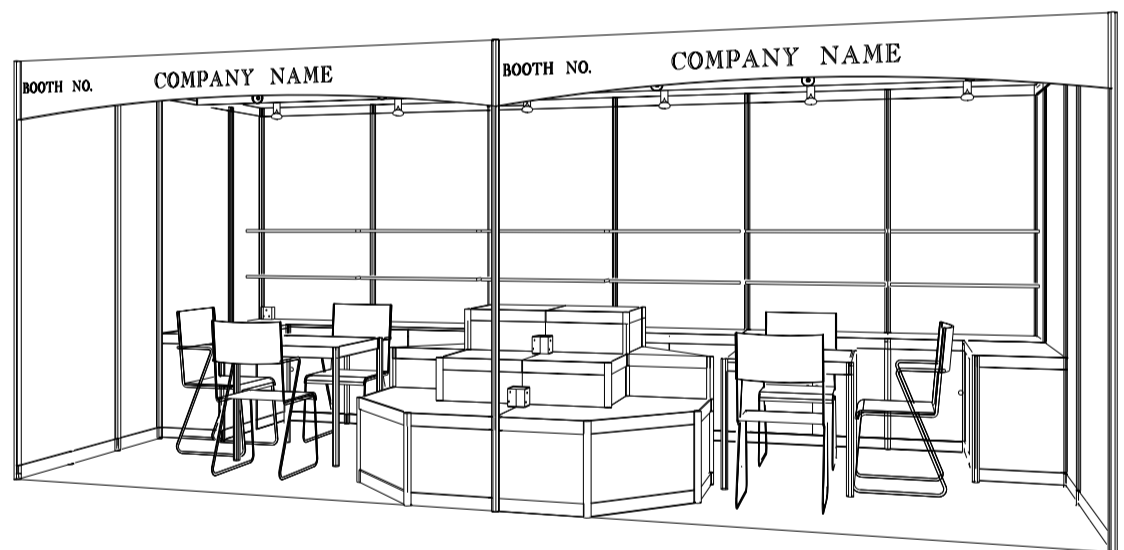

Hong Kong International Lighting Fair (Autumn Edition)

香港國際秋季燈飾展

18 sqm. Standard Booth (Option B)

十八平方米標準攤位 (建議B)

PLAN
6M(W) X 3M(D) X 2.5M(H)
STANDARD BOOTH B

PERSPECTIVE
6M(W) X 3M(D) X 2.5M(H)
STANDARD BOOTH B

ELEVATION
6M(W) X 3M(D) X 2.5M(H)
STANDARD BOOTH B

BOOTH SPECIFICATIONS		QTY.
	1000W x 500D x 750H CABINET	8
	3000W x 300D WOODEN DISPLAY SHELF	4
	3 LAYERS OF DISPLAY PLATFORM	2
	700W x 700D x 750H MEETING TABLE	2
	BLACK LEATHER CHAIR	6
	23W ENERGY SAVING LAMP LONGARMED SPOTLIGHT (YELLOW LIGHT)	6
	800W SOCKET	6
	H70mm CEILING BEAM	6M
	RUBBISH BIN & CARPET (18sqm.)	