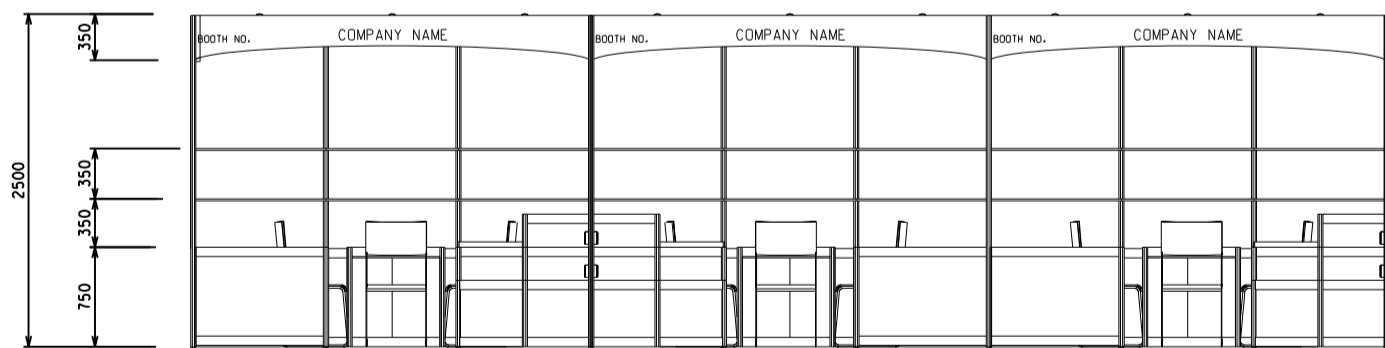

Hong Kong International Lighting Fair (Autumn Edition)

香港國際秋季燈飾展

27 sqm. Left Corner Booth (Option B)

廿七平方米左面角位攤位 (建議B)

PLAN
9M(W) X 3M(D) X 2.5M(H)
LEFT CORNER BOOTH B

PERSPECTIVE
9M(W) X 3M(D) X 2.5M(H)
LEFT CORNER BOOTH B

ELEVATION
9M(W) X 3M(D) X 2.5M(H)
LEFT CORNER BOOTH B

BOOTH SPECIFICATIONS		QTY.
	1000W x 500D x 750H CABINET	12
	3000W x 300D WOODEN DISPLAY SHELF	6
	3 LAYERS OF DISPLAY PLATFORM	3
	700W x 700D x 750H MEETING TABLE	3
	BLACK LEATHER CHAIR	9
	23W ENERGY SAVING LAMP LONGARMED SPOTLIGHT (YELLOW LIGHT)	9
	800W SOCKET	9
	H70mm CEILING BEAM	9M
	RUBBISH BIN & CARPET (27sqm.)	