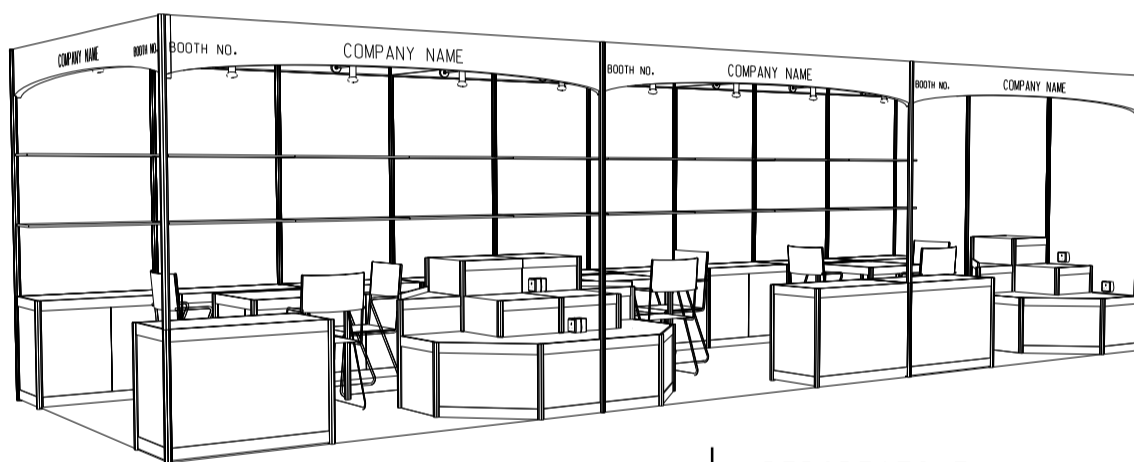

Hong Kong International Lighting Fair (Autumn Edition)

香港國際秋季燈飾展

27 sqm. Left Corner Booth (Option B)

廿七平方米左面角位攤位 (建議B)

PLAN
9M(W) X 3M(D) X 2.5M(H)
LEFT CORNER BOOTH B

PERSPECTIVE
9M(W) X 3M(D) X 2.5M(H)
LEFT CORNER BOOTH B

ELEVATION
9M(W) X 3M(D) X 2.5M(H)
LEFT CORNER BOOTH B

BOOTH SPECIFICATIONS		QTY.
	1000W x 500D x 750H CABINET	12
	3000W x 300D WOODEN DISPLAY SHELF	6
	3 LAYERS OF DISPLAY PLATFORM	3
	700W x 700D x 750H MEETING TABLE	3
	BLACK LEATHER CHAIR	9
	23W ENERGY SAVING LAMP LONGARMED SPOTLIGHT (YELLOW LIGHT)	9
	800W SOCKET	9
	H70mm CEILING BEAM	9M
	RUBBISH BIN & CARPET (27sqm.)	