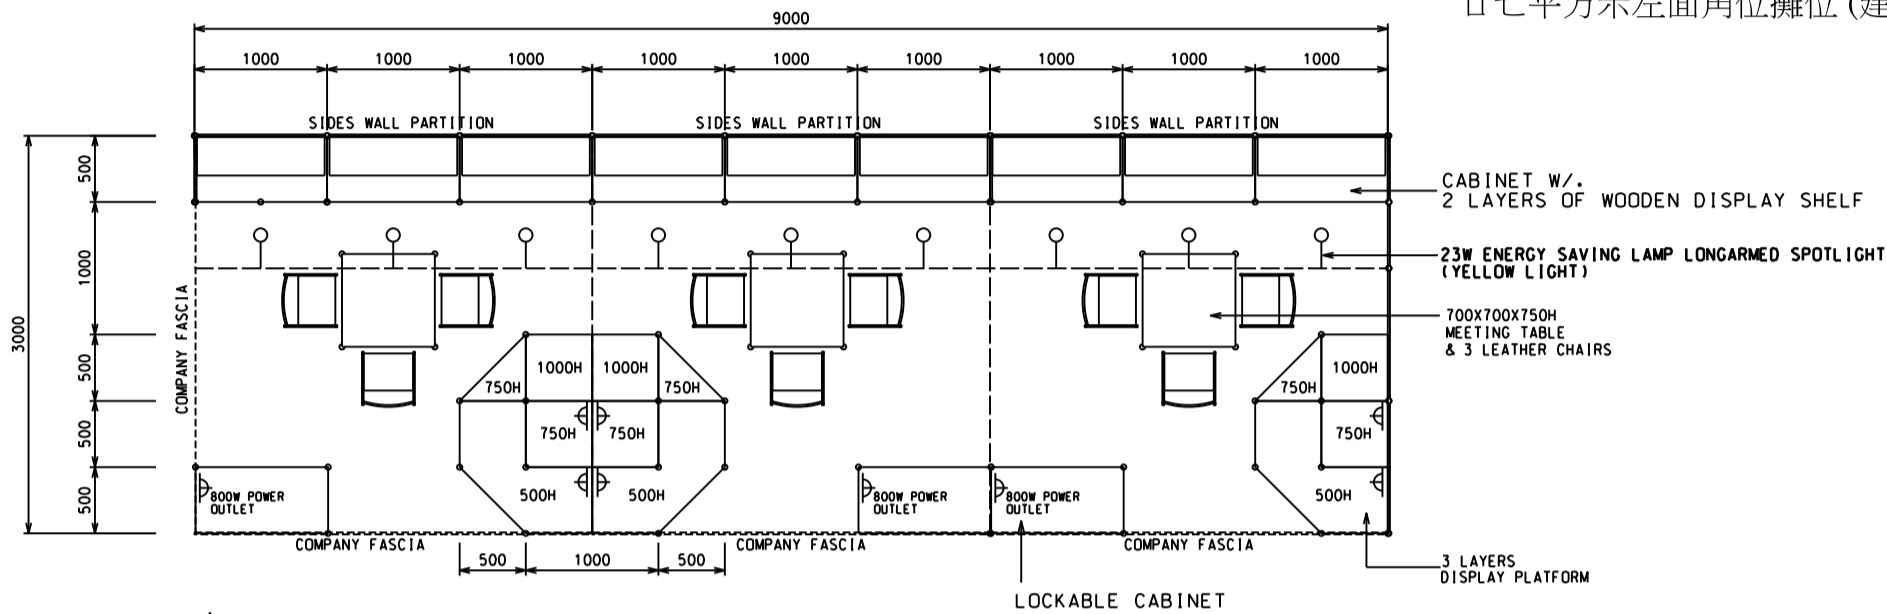

Hong Kong International Lighting Fair (Autumn Edition)

香港國際秋季燈飾展

27 sqm. Left Corner Booth (Option B)

廿七平方米左面角位攤位 (建議B)

PLAN
9M(W) X 3M(D) X 2.5M(H)
LEFT CORNER BOOTH B

PERSPECTIVE
9M(W) X 3M(D) X 2.5M(H)
LEFT CORNER BOOTH B

ELEVATION
9M(W) X 3M(D) X 2.5M(H)
LEFT CORNER BOOTH B

BOOTH SPECIFICATIONS		QTY.
	1000W x 500D x 750H CABINET	12
	3000W x 300D WOODEN DISPLAY SHELF	6
	3 LAYERS OF DISPLAY PLATFORM	3
	700W x 700D x 750H MEETING TABLE	3
	BLACK LEATHER CHAIR	9
	23W ENERGY SAVING LAMP LONGARMED SPOTLIGHT (YELLOW LIGHT)	9
	800W SOCKET	9
	H70mm CEILING BEAM	9M
	RUBBISH BIN & CARPET (27sqm.)	