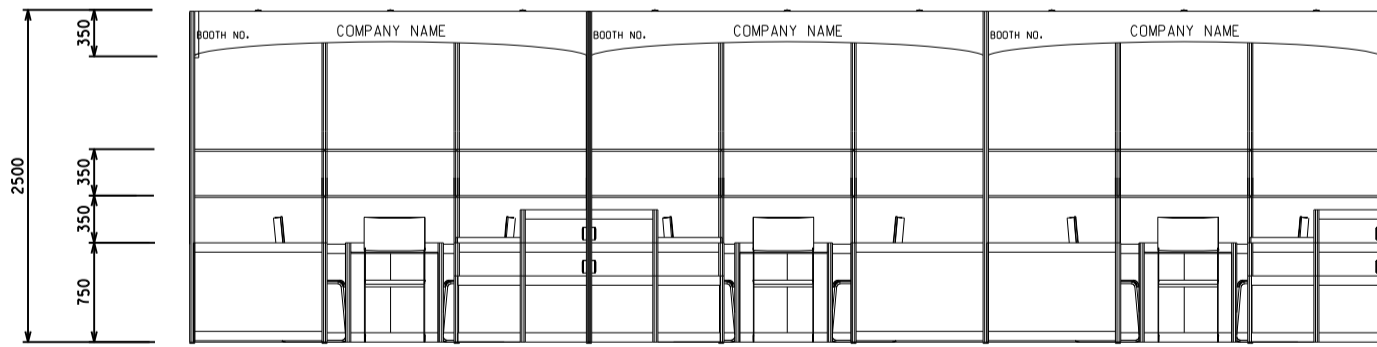

Hong Kong International Lighting Fair (Autumn Edition)

香港國際秋季燈飾展

27 sqm. Standard Booth (Option B)

廿七平方米標準攤位 (建議B)

PLAN
9M(W) X 3M(D) X 2.5M(H)
STANDARD BOOTH B

PERSPECTIVE
9M(W) X 3M(D) X 2.5M(H)
STANDARD BOOTH B

ELEVATION
9M(W) X 3M(D) X 2.5M(H)
STANDARD BOOTH B

BOOTH SPECIFICATIONS		QTY.
	1000W x 500D x 750H CABINET	12
	3000W x 300D WOODEN DISPLAY SHELF	6
	3 LAYERS OF DISPLAY PLATFORM	3
	700W x 700D x 750H MEETING TABLE	3
	BLACK LEATHER CHAIR	9
	23W ENERGY SAVING LAMP LONGARMED SPOTLIGHT (YELLOW LIGHT)	9
	800W SOCKET	9
	H70mm CEILING BEAM	9M
	RUBBISH BIN & CARPET (27sqm.)	