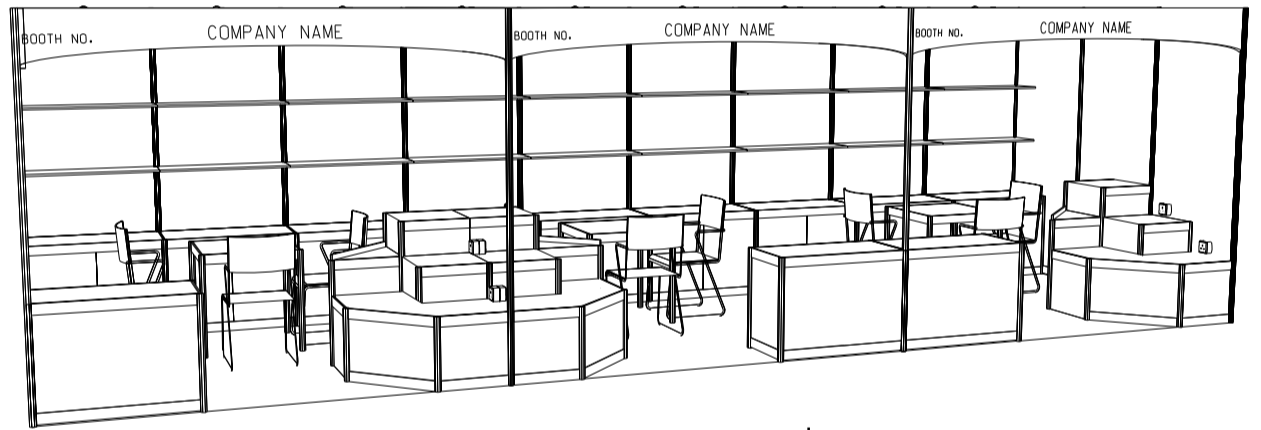

Hong Kong International Lighting Fair (Autumn Edition)

香港國際秋季燈飾展

27 sqm. Standard Booth (Option B)

廿七平方米標準攤位 (建議B)

PLAN
9M(W) X 3M(D) X 2.5M(H)
STANDARD BOOTH B

PERSPECTIVE
9M(W) X 3M(D) X 2.5M(H)
STANDARD BOOTH B

ELEVATION
9M(W) X 3M(D) X 2.5M(H)
STANDARD BOOTH B

BOOTH SPECIFICATIONS		QTY.
	1000W x 500D x 750H CABINET	12
	3000W x 300D WOODEN DISPLAY SHELF	6
	3 LAYERS OF DISPLAY PLATFORM	3
	700W x 700D x 750H MEETING TABLE	3
	BLACK LEATHER CHAIR	9
	23W ENERGY SAVING LAMP LONGARMED SPOTLIGHT (YELLOW LIGHT)	9
	800W SOCKET	9
	H70mm CEILING BEAM	9M
	RUBBISH BIN & CARPET (27sqm.)	