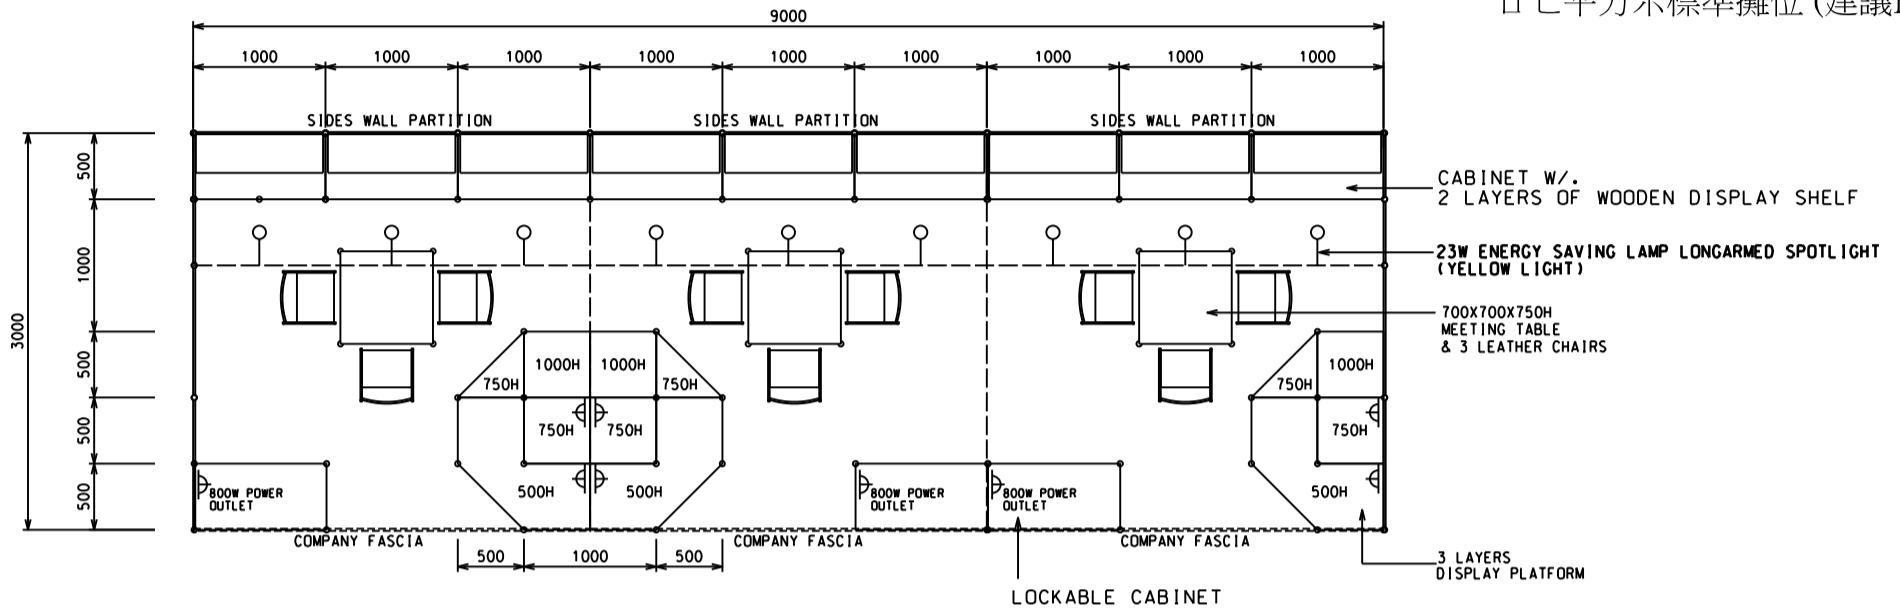

Hong Kong International Lighting Fair (Autumn Edition)

香港國際秋季燈飾展

27 sqm. Standard Booth (Option B)

廿七平方米標準攤位 (建議B)

PLAN
9M(W) X 3M(D) X 2.5M(H)
STANDARD BOOTH B

PERSPECTIVE
9M(W) X 3M(D) X 2.5M(H)
STANDARD BOOTH B

ELEVATION
9M(W) X 3M(D) X 2.5M(H)
STANDARD BOOTH B

BOOTH SPECIFICATIONS		QTY.
	1000W x 500D x 750H CABINET	12
	3000W x 300D WOODEN DISPLAY SHELF	6
	3 LAYERS OF DISPLAY PLATFORM	3
	700W x 700D x 750H MEETING TABLE	3
	BLACK LEATHER CHAIR	9
	23W ENERGY SAVING LAMP LONGARMED SPOTLIGHT (YELLOW LIGHT)	9
	800W SOCKET	9
	H70mm CEILING BEAM	9M
	RUBBISH BIN & CARPET (27sqm.)	