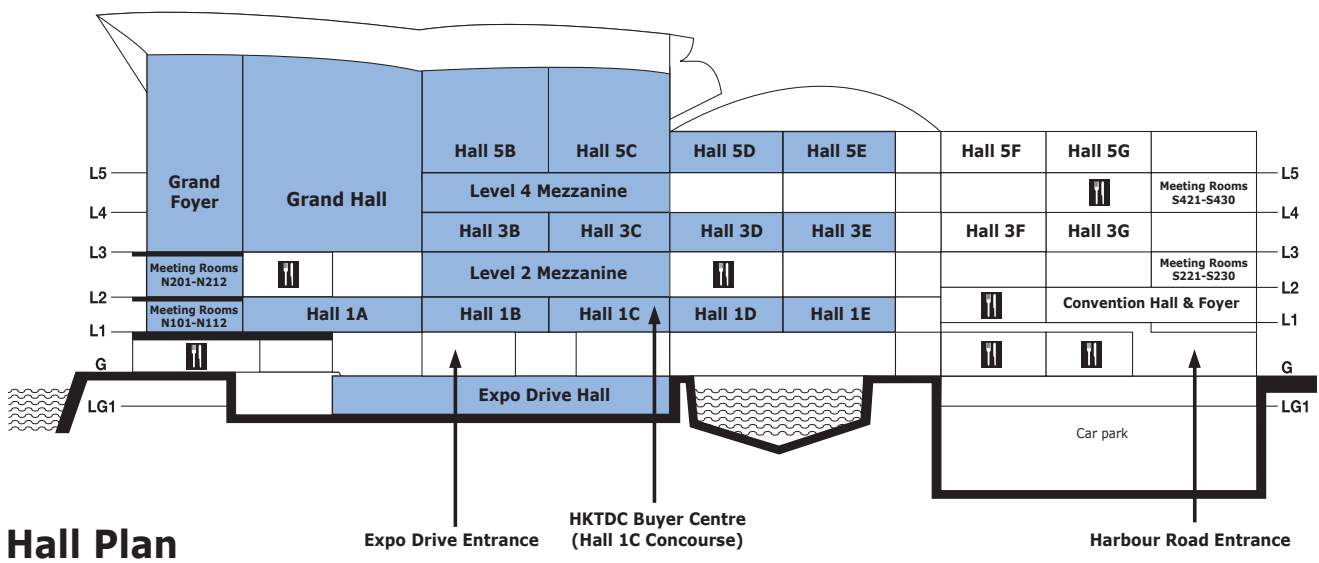

# Guide to Zones

Zones	Hall Location/Site
Commercial Lighting	Halls 3D-E & Concourse, Level 4 Mezzanine
Hall of Aurora	Halls 1A-E & Concourse
Household Lighting	Halls 3B-C & Concourse, Level 2 Mezzanine, Meeting Rooms N101-112
LED & Green Lighting	Expo Drive Hall, Halls 5B-E & Concourse, Meeting Rooms N201-212
Lighting Accessories, Parts & Components	Expo Drive Hall
Lighting Management, Design & Technology	Expo Drive Hall
Outdoor Lighting	Grand Hall & Grand Foyer, Hall 3B
Trade Service & Publications	Expo Drive Hall

**Hall Plan**

# Booth Legend

## 展位位置圖例

Hall Location/Site 展覽廳位置/場地	Level 樓層
<b>1A-1E</b> Halls 展覽廳 1A-1E	L1 一樓
<b>1CON</b> Hall 1 Concourse 展覽廳1大堂	L1 一樓
<b>3B-3E</b> Halls 展覽廳 3B-3E	L3 三樓
<b>3CON</b> Hall 3 Concourse 展覽廳3大堂	L3 三樓
<b>5B-5E</b> Halls 展覽廳 5B-5E	L5 五樓
<b>5CON</b> Hall 5 Concourse 展覽廳5大堂	L5 五樓
<b>ED</b> Expo Drive Hall 博覽道展廳	LG 地下
<b>GH</b> Grand Hall & Grand Foyer 大會堂及大會堂前廳	L3 三樓
<b>M2</b> Level 2 Mezzanine 二樓大堂中樓	L2 二樓
<b>M4</b> Level 4 Mezzanine 四樓大堂中樓	L4 四樓
<b>N101</b> Meeting Rooms 會議室 N101-112	L1 一樓
<b>N201</b> Meeting Rooms 會議室 N201-212	L2 二樓