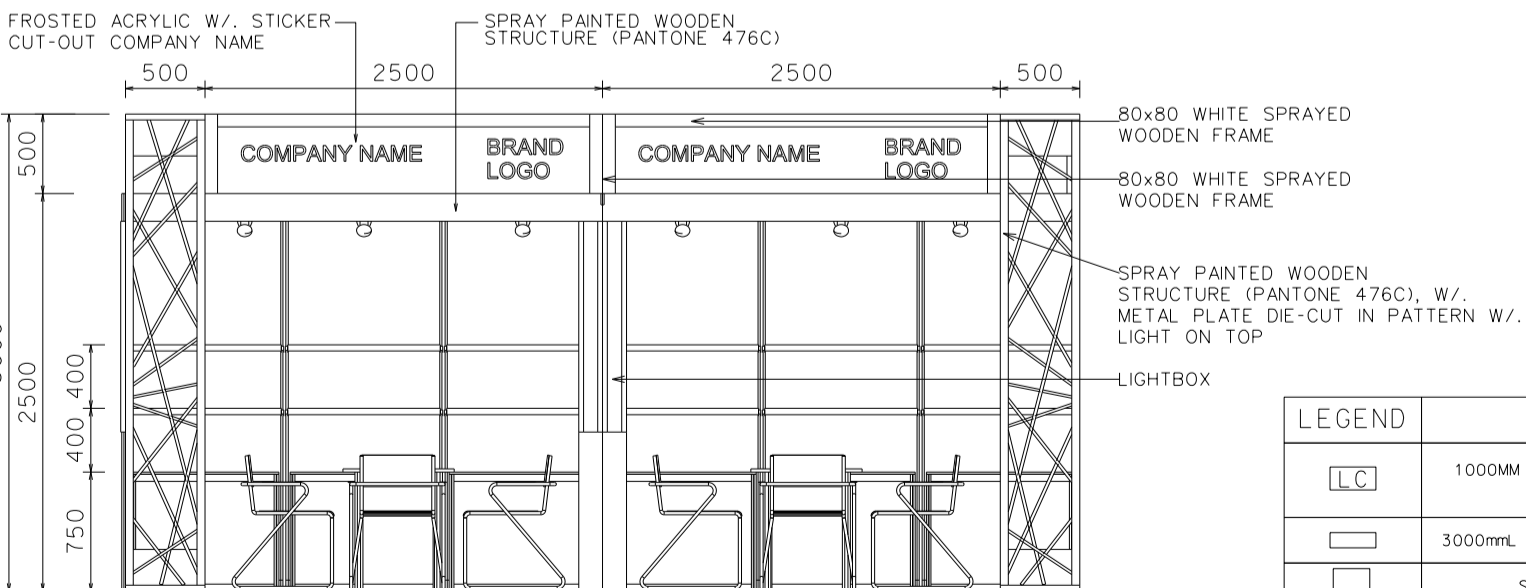

Hong Kong International Lighting Fair (Autumn Edition)

香港國際秋季燈飾展

18 sqm. Hall of Aurora Right-corner booth

PLAN

SIDE ELEVATION

PERSPECTIVE

ELEVATION

LEGEND	DESCRIPTION	QTY
LC	1000MM W. X 500MM D. X 750MM HT. LOCKABLE CABINET	6
—	3000mmL X 300mmD FLAT WOODEN SHELF	4
TA	SQUARE MEETING TABLE	2
CH	BLACK LEATHER CHAIR	6
---	175mmH CEILING BEAM	23.5M
○	LONG ARMED SPOTLIGHT 13 WATT LED LAMP (YELLOW LIGHT)	6
⊗	70W HQI (WHITE LIGHT)	2
⊕	50W YELLOW HALOGEN LIGHT	19
⊖	800W SQUARE PIN POWER SOCKET	6

Maximum weight of lighting products hanging in the ceiling grid is 45kg (evenly distributed).
分佈懸掛於天花橫樑上的燈飾產品合共最高負重為45公斤

*The Hong Kong Trade Development Council reserves the right to change the configuration if necessary.
*如有需要，香港貿易發展局有權更改攤位結構。