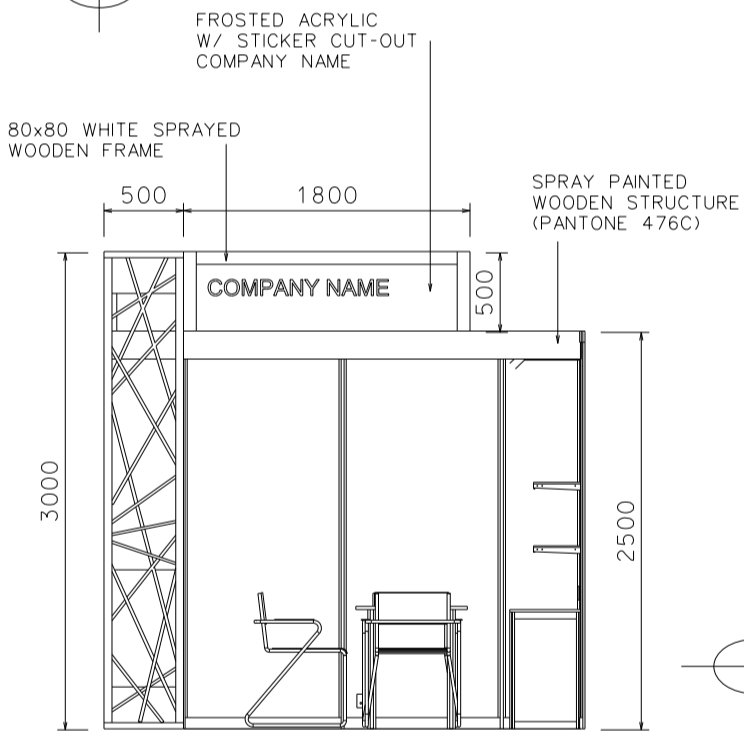

Hong Kong International Lighting Fair (Autumn Edition)

香港國際秋季燈飾展

18 sqm. Hall of Aurora Right-corner booth

PLAN

SIDE ELEVATION

PERSPECTIVE

ELEVATION

LEGEND	DESCRIPTION	QTY
LC	1000MM W. X 500MM D. X 750MM HT. LOCKABLE CABINET	6
—	3000mmL X 300mmD FLAT WOODEN SHELF	4
TA	SQUARE MEETING TABLE	2
CH	BLACK LEATHER CHAIR	6
---	175mmH CEILING BEAM	23.5M
○	LONG ARMED SPOTLIGHT 13 WATT LED LAMP (YELLOW LIGHT)	6
⊗	70W HQI (WHITE LIGHT)	2
⊕	50W YELLOW HALOGEN LIGHT	19
⊖	800W SQUARE PIN POWER SOCKET	6

Maximum weight of lighting products hanging in the ceiling grid is 45kg (evenly distributed).
分佈懸掛於天花橫樑上的燈飾產品合共最高負重為45公斤

*The Hong Kong Trade Development Council reserves the right to change the configuration if necessary.
*如有需要，香港貿易發展局有權更改攤位結構。