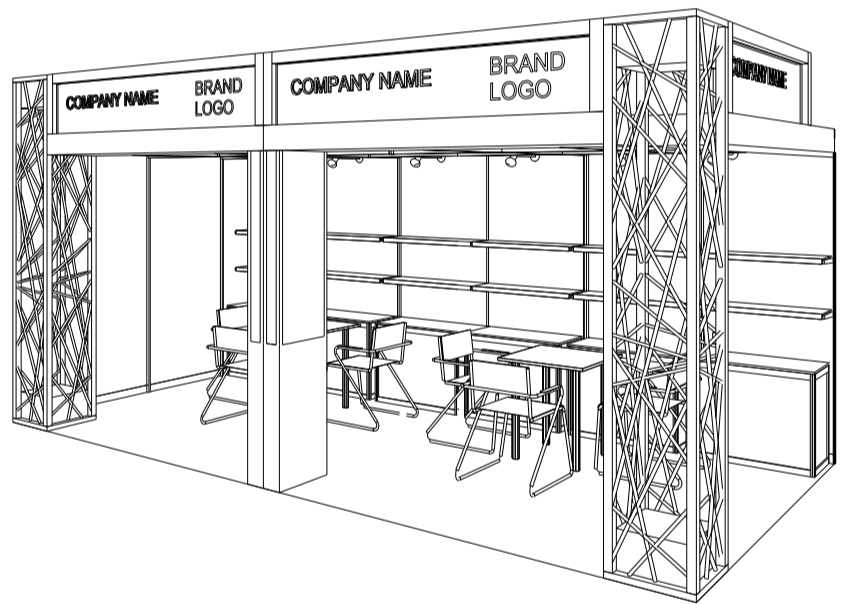

Hong Kong International Lighting Fair (Autumn Edition)

香港國際秋季燈飾展

18 sqm. Hall of Aurora Right-corner booth

PLAN

SIDE ELEVATION

PERSPECTIVE

ELEVATION

LEGEND	DESCRIPTION	QTY
LC	1000MM W. X 500MM D. X 750MM HT. LOCKABLE CABINET	6
—	3000mmL X 300mmD FLAT WOODEN SHELF	4
TA	SQUARE MEETING TABLE	2
CH	BLACK LEATHER CHAIR	6
---	175mmH CEILING BEAM	23.5M
○	LONG ARMED SPOTLIGHT 13 WATT LED LAMP (YELLOW LIGHT)	6
⊗	70W HQI (WHITE LIGHT)	2
⊕	50W YELLOW HALOGEN LIGHT	19
⊖	800W SQUARE PIN POWER SOCKET	6

Maximum weight of lighting products hanging in the ceiling grid is 45kg (evenly distributed).
分佈懸掛於天花橫樑上的燈飾產品合共最高負重為45公斤

*The Hong Kong Trade Development Council reserves the right to change the configuration if necessary.
*如有需要，香港貿易發展局有權更改攤位結構。