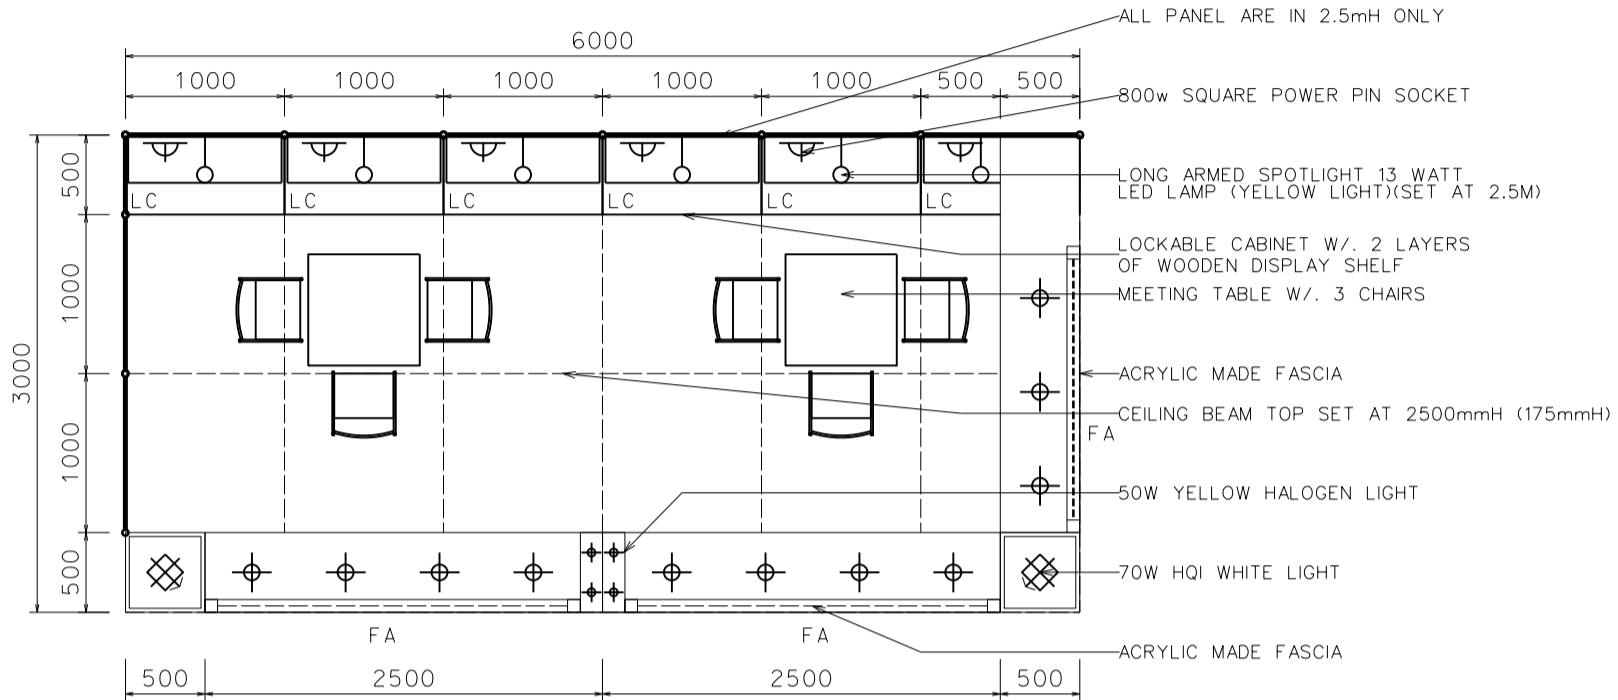

Hong Kong International Lighting Fair (Autumn Edition)

香港國際秋季燈飾展

18 sqm. Hall of Aurora Right-corner booth

PLAN

SIDE ELEVATION

PERSPECTIVE

ELEVATION

LEGEND	DESCRIPTION	QTY
LC	1000MM W. X 500MM D. X 750MM HT. LOCKABLE CABINET	6
—	3000mmL X 300mmD FLAT WOODEN SHELF	4
TA	SQUARE MEETING TABLE	2
CH	BLACK LEATHER CHAIR	6
---	175mmH CEILING BEAM	23.5M
○	LONG ARMED SPOTLIGHT 13 WATT LED LAMP (YELLOW LIGHT)	6
⊗	70W HQI (WHITE LIGHT)	2
⊕	50W YELLOW HALOGEN LIGHT	19
⊖	800W SQUARE PIN POWER SOCKET	6

Maximum weight of lighting products hanging in the ceiling grid is 45kg (evenly distributed).
分佈懸掛於天花橫樑上的燈飾產品合共最高負重為45公斤

*The Hong Kong Trade Development Council reserves the right to change the configuration if necessary.
*如有需要，香港貿易發展局有權更改攤位結構。