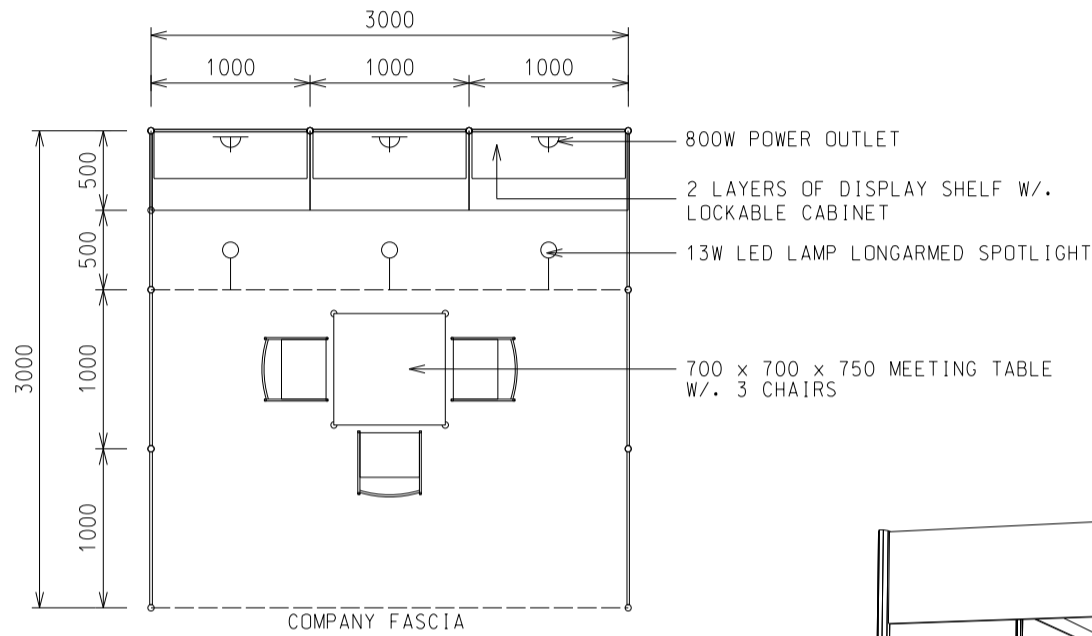

9 sqm. Standard Booth (Option A)

九平方米標準攤位 (建議 A)

PLAN
3M(W) X 3M(D) X 2.5M(H)
Standard Booth A

PERSPECTIVE
3M(W) X 3M(D) X 2.5M(H)
Standard Booth A

ELEVATION
3M(W) X 3M(D) X 2.5M(H)
Standard Booth A

BOOTH SPECIFICATIONS		QTY.
	1000W x 500D x 750H LOCKABLE CABINET	3
	3000W x 300D WOODEN DISPLAY SHELF	2
	700W x 700D x 750H MEETING TABLE	1
	BLACK LEATHER CHAIR	3
	13W LED LAMP LONGARMED SPOTLIGHT (YELLOW LIGHT)	3
	800W SOCKET	3
	H70mm CEILING BEAM	3M
	RUBBISH BIN & CARPET (9sqm.)	