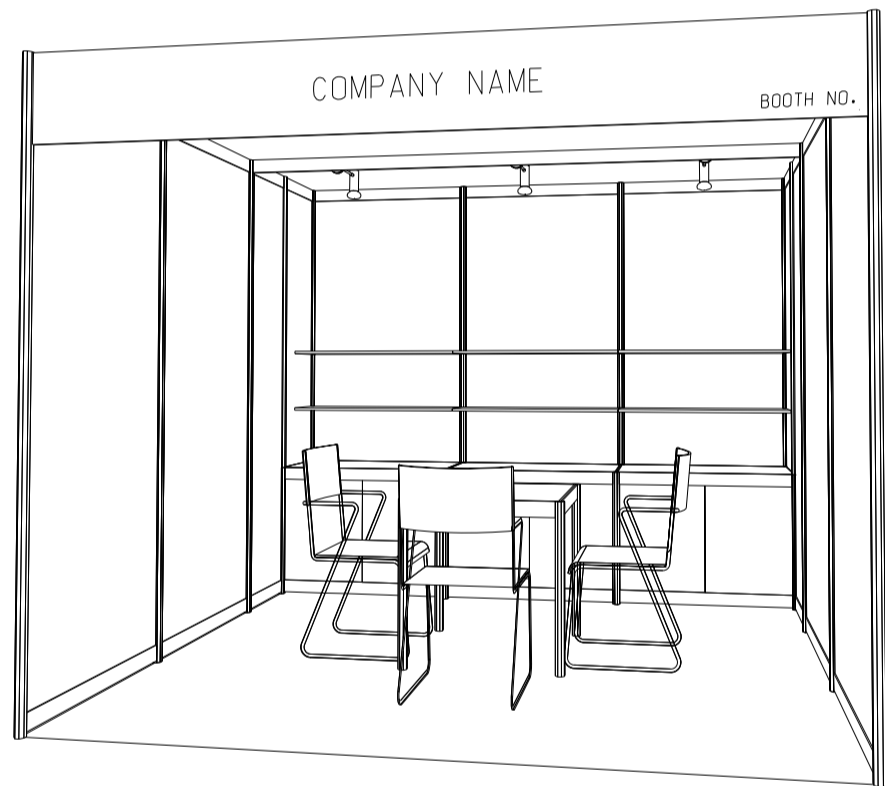

9 sqm. Standard Booth (Option A)

九平方米標準攤位 (建議 A)

PLAN
3M(W) X 3M(D) X 2.5M(H)
Standard Booth A

PERSPECTIVE
3M(W) X 3M(D) X 2.5M(H)
Standard Booth A

ELEVATION
3M(W) X 3M(D) X 2.5M(H)
Standard Booth A

BOOTH SPECIFICATIONS		QTY.
	1000W x 500D x 750H LOCKABLE CABINET	3
	3000W x 300D WOODEN DISPLAY SHELF	2
	700W x 700D x 750H MEETING TABLE	1
	BLACK LEATHER CHAIR	3
	13W LED LAMP LONGARMED SPOTLIGHT (YELLOW LIGHT)	3
	800W SOCKET	3
	H70mm CEILING BEAM	3M
	RUBBISH BIN & CARPET (9sqm.)	

*The Hong Kong Trade Development Council reserves the right to change the configuration if necessary.

*如有需要，香港貿易發展局有權更改攤位結構。