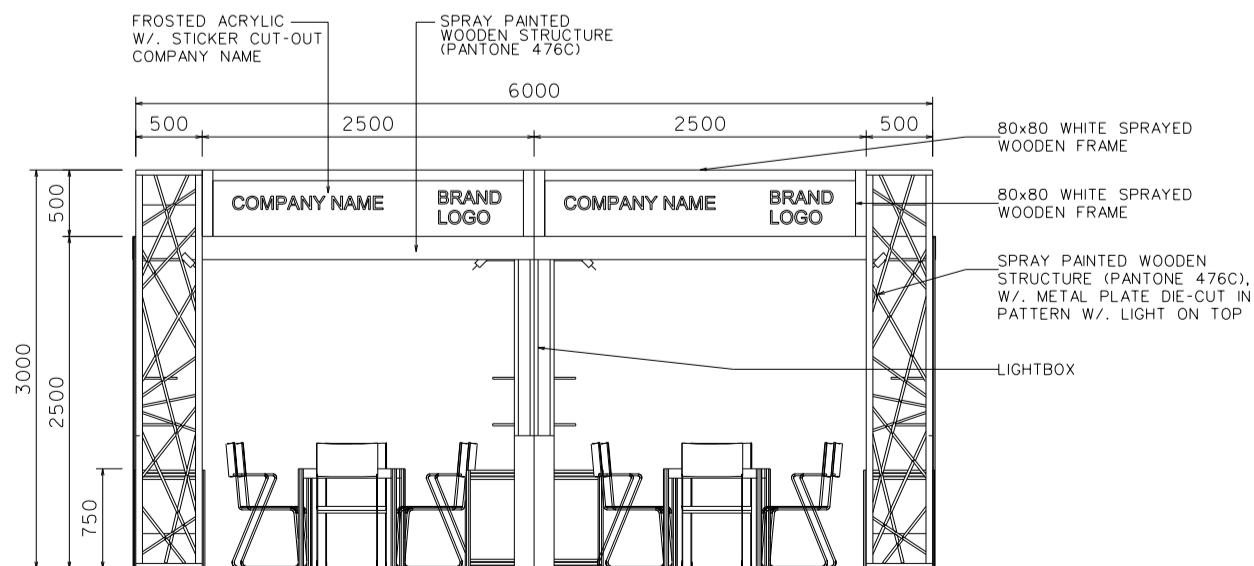

36 sqm. Hall of Aurora 2 sides open

PLAN

PERSPECTIVE

ELEVATION

LEGEND	DESCRIPTION	QTY
[LC]	1000MM W. X 500MM D. X 750MM HT. LOCKABLE CABINET	12
[]	1000mmL X 300mmD FLAT WOODEN SHELF	4
[]	2000mmL X 300mmD FLAT WOODEN SHELF	4
[]	3000mmL X 300mmD FLAT WOODEN SHELF	4
[TA]	SQUARE MEETING TABLE	4
[Ch]	BLACK LEATHER CHAIR	12
[]	175mmH CEILING BEAM	48M
[]	LONG ARMED SPOTLIGHT 13 WATT LED LAMP (YELLOW LIGHT)	12
[]	70W HQI (WHITE LIGHT)	4
[]	50W YELLOW HALOGEN LIGHT	32
[]	800W SQUARE PIN POWER SOCKET	12