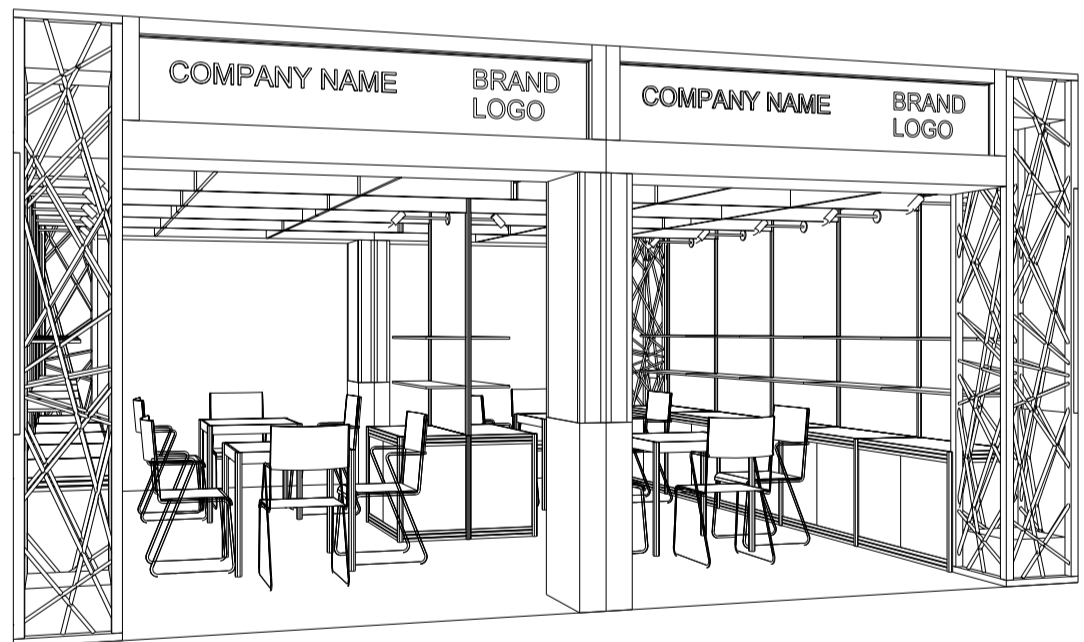

36 sqm. Hall of Aurora 2 sides open

PLAN

PERSPECTIVE

ELEVATION

LEGEND	DESCRIPTION	QTY
[LC]	1000MM W. X 500MM D. X 750MM HT. LOCKABLE CABINET	12
[]	1000mmL X 300mmD FLAT WOODEN SHELF	4
[]	2000mmL X 300mmD FLAT WOODEN SHELF	4
[]	3000mmL X 300mmD FLAT WOODEN SHELF	4
[TA]	SQUARE MEETING TABLE	4
[Ch]	BLACK LEATHER CHAIR	12
[]	175mmH CEILING BEAM	48M
[]	LONG ARMED SPOTLIGHT 13 WATT LED LAMP (YELLOW LIGHT)	12
[]	70W HQI (WHITE LIGHT)	4
[]	50W YELLOW HALOGEN LIGHT	32
[]	800W SQUARE PIN POWER SOCKET	12

*The Hong Kong Trade Development Council reserves the right to change the configuration if necessary.

*如有需要，香港貿易發展局有權更改攤位結構。