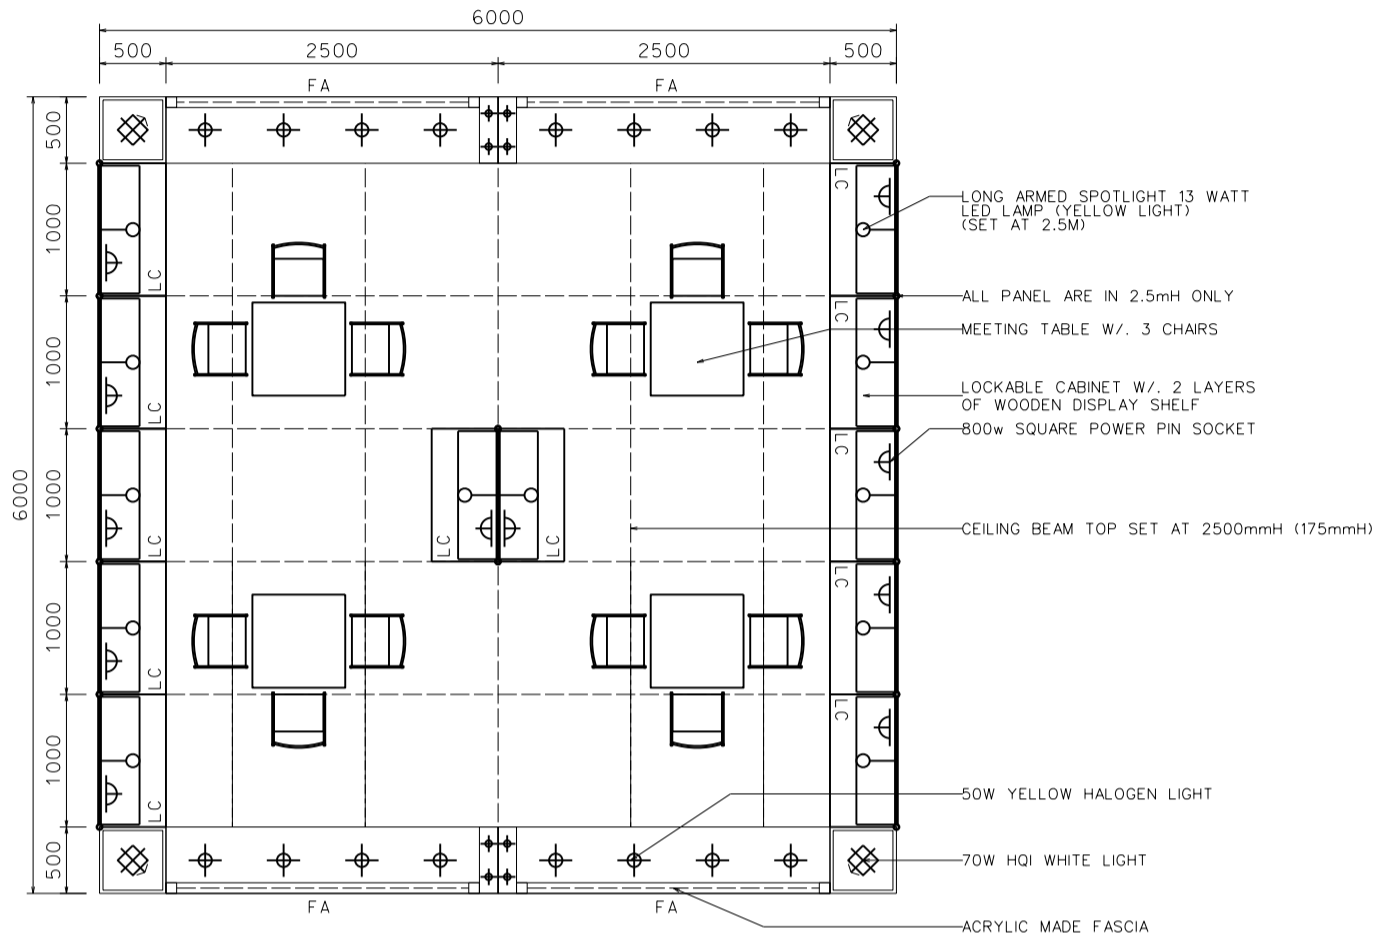

36 sqm. Hall of Aurora 2 sides open

PLAN

PERSPECTIVE

ELEVATION

LEGEND	DESCRIPTION	QTY
[LC]	1000MM W. X 500MM D. X 750MM HT. LOCKABLE CABINET	12
[]	1000mmL X 300mmD FLAT WOODEN SHELF	4
[]	2000mmL X 300mmD FLAT WOODEN SHELF	4
[]	3000mmL X 300mmD FLAT WOODEN SHELF	4
[TA]	SQUARE MEETING TABLE	4
[Ch]	BLACK LEATHER CHAIR	12
[]	175mmH CEILING BEAM	48M
[]	LONG ARMED SPOTLIGHT 13 WATT LED LAMP (YELLOW LIGHT)	12
[]	70W HQI (WHITE LIGHT)	4
[]	50W YELLOW HALOGEN LIGHT	32
[]	800W SQUARE PIN POWER SOCKET	12