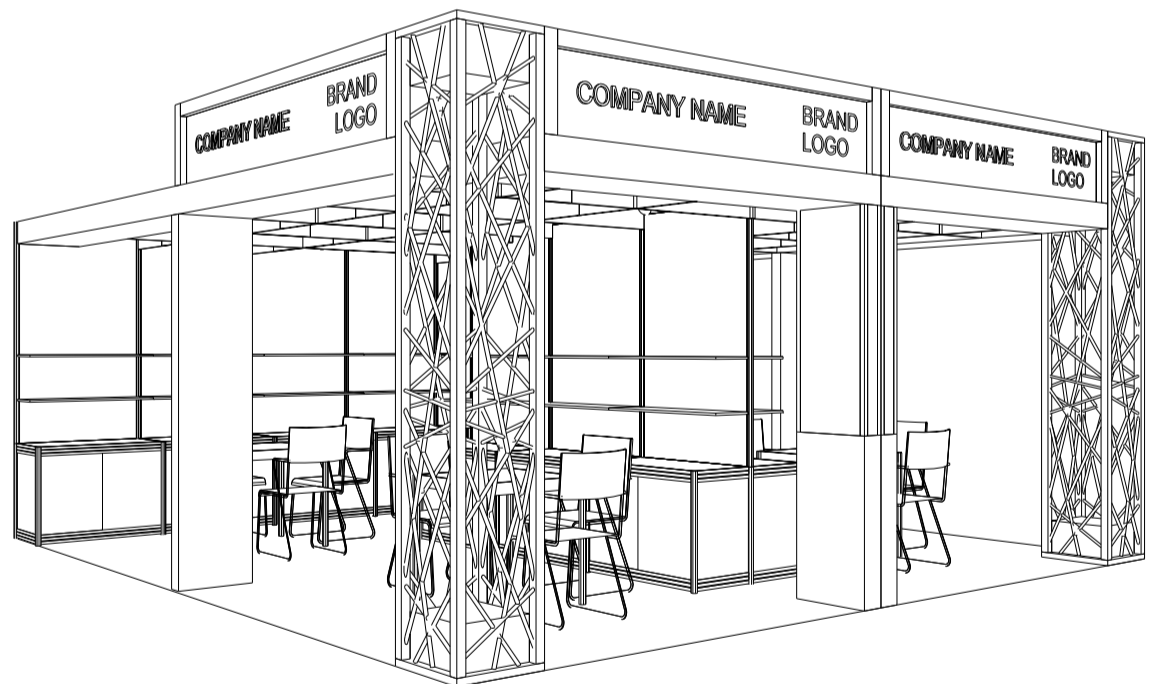

Hong Kong International Lighting Fair (Autumn Edition)

香港國際秋季燈飾展

36 sqm. Hall of Aurora 3 sides open

PLAN

PERSPECTIVE

ELEVATION

LEGEND	DESCRIPTION	QTY
LC	1000MM W. X 500MM D. X 750MM HT. LOCKABLE CABINET	12
—	3000mmL X 300mmD FLAT WOODEN SHELF	8
TA	SQUARE MEETING TABLE	4
CH	BLACK LEATHER CHAIR	12
---	175mmH CEILING BEAM	49.5m
⊙	LONG ARMED SPOTLIGHT 13 WATT LED LAMP (YELLOW LIGHT)	12
⊗	70W HQI (WHITE LIGHT)	2
⊕	50W YELLOW HALOGEN LIGHT	24
⊖	800W SQUARE PIN POWER SOCKET	12

*The Hong Kong Trade Development Council reserves the right to change the configuration if necessary.

*如有需要，香港貿易發展局有權更改攤位結構。