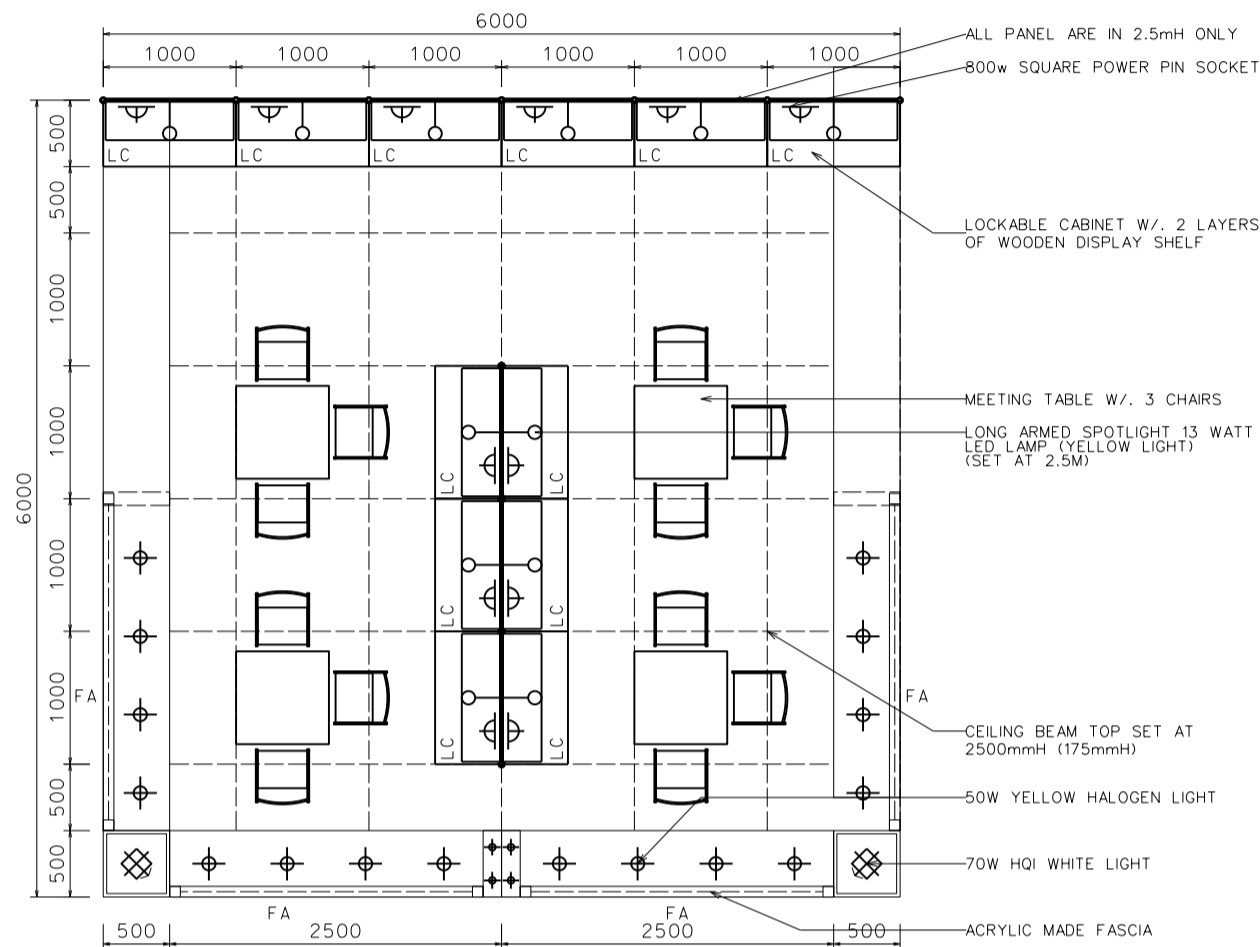

Hong Kong International Lighting Fair (Autumn Edition)

香港國際秋季燈飾展

36 sqm. Hall of Aurora 3 sides open

PLAN

PERSPECTIVE

ELEVATION

LEGEND	DESCRIPTION	QTY
LC	1000MM W. X 500MM D. X 750MM HT. LOCKABLE CABINET	12
—	3000mmL X 300mmD FLAT WOODEN SHELF	8
TA	SQUARE MEETING TABLE	4
CH	BLACK LEATHER CHAIR	12
---	175mmH CEILING BEAM	49.5m
⊙	LONG ARMED SPOTLIGHT 13 WATT LED LAMP (YELLOW LIGHT)	12
⊗	70W HQI (WHITE LIGHT)	2
⊕	50W YELLOW HALOGEN LIGHT	24
⊖	800W SQUARE PIN POWER SOCKET	12