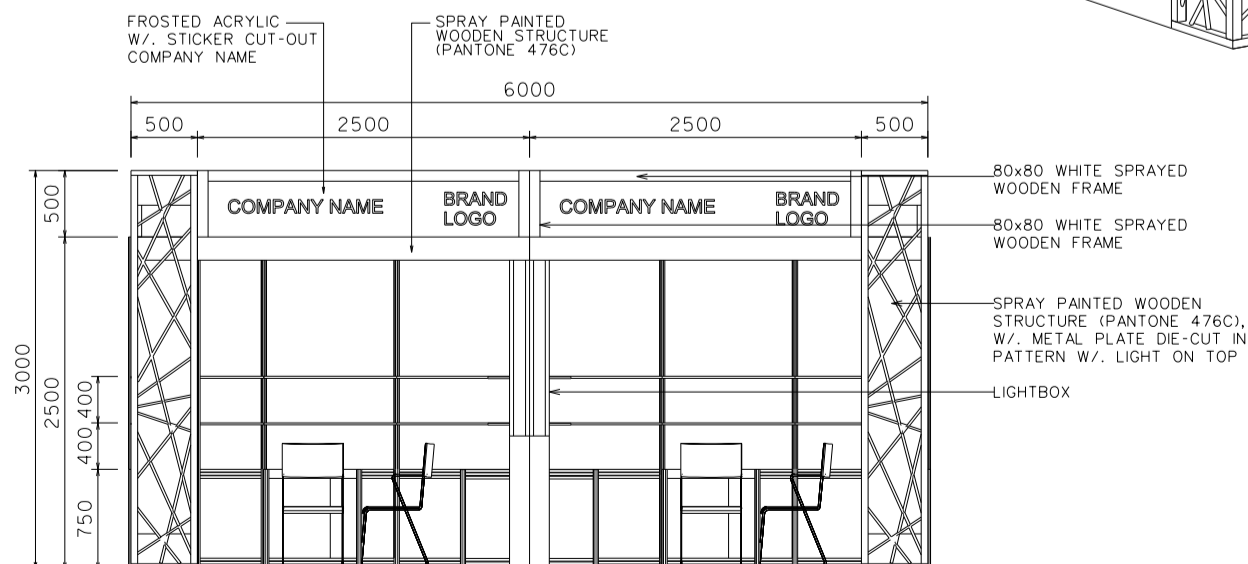

Hong Kong International Lighting Fair (Autumn Edition)

香港國際秋季燈飾展

36 sqm. Hall of Aurora 3 sides open

PLAN

PERSPECTIVE

ELEVATION

LEGEND	DESCRIPTION	QTY
LC	1000MM W. X 500MM D. X 750MM HT. LOCKABLE CABINET	12
—	3000mmL X 300mmD FLAT WOODEN SHELF	8
TA	SQUARE MEETING TABLE	4
CH	BLACK LEATHER CHAIR	12
---	175mmH CEILING BEAM	49.5m
⊙	LONG ARMED SPOTLIGHT 13 WATT LED LAMP (YELLOW LIGHT)	12
⊗	70W HQI (WHITE LIGHT)	2
⊕	50W YELLOW HALOGEN LIGHT	24
⊖	800W SQUARE PIN POWER SOCKET	12