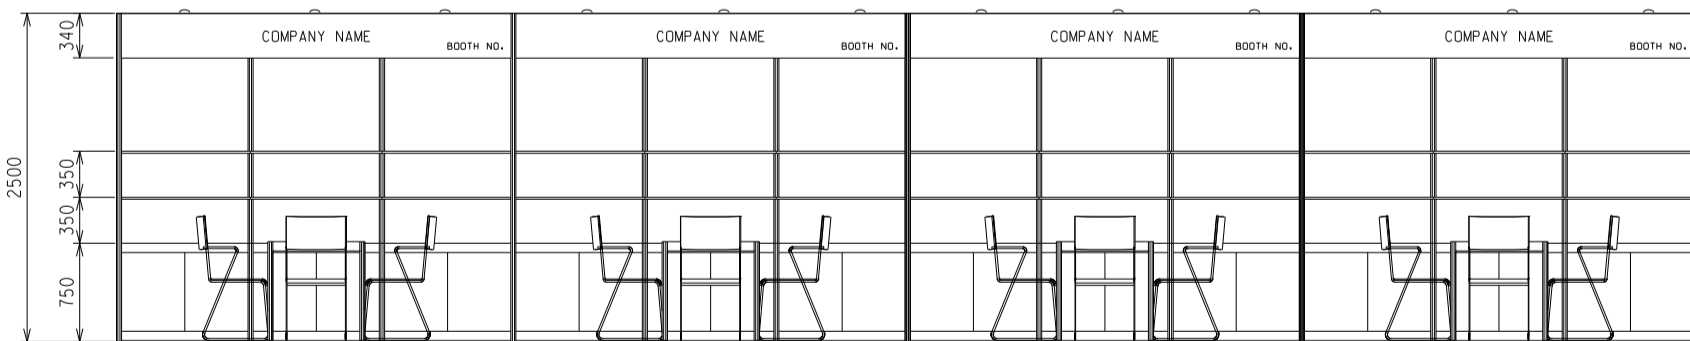

36 sqm. Standard Booth (Option A)

三十六平方米標準攤位 (建議 A)

PLAN
12M(W) X 3M(D) X 2.5M(H)
Standard Booth A

PERSPECTIVE
12M(W) X 3M(D) X 2.5M(H)
Standard Booth A

ELEVATION
12M(W) X 3M(D) X 2.5M(H)
Standard Booth A

BOOTH SPECIFICATIONS		QTY.
	1000W x 500D x 750H LOCKABLE CABINET	12
	3000W x 300D WOODEN DISPLAY SHELF	8
	700W x 700D x 750H MEETING TABLE	4
	BLACK LEATHER CHAIR	12
	13W LED LAMP LONGARMED SPOTLIGHT (YELLOW LIGHT)	12
	800W SOCKET	12
	H70mm CEILING BEAM	21M
	RUBBISH BIN & CARPET (36sqm.)	