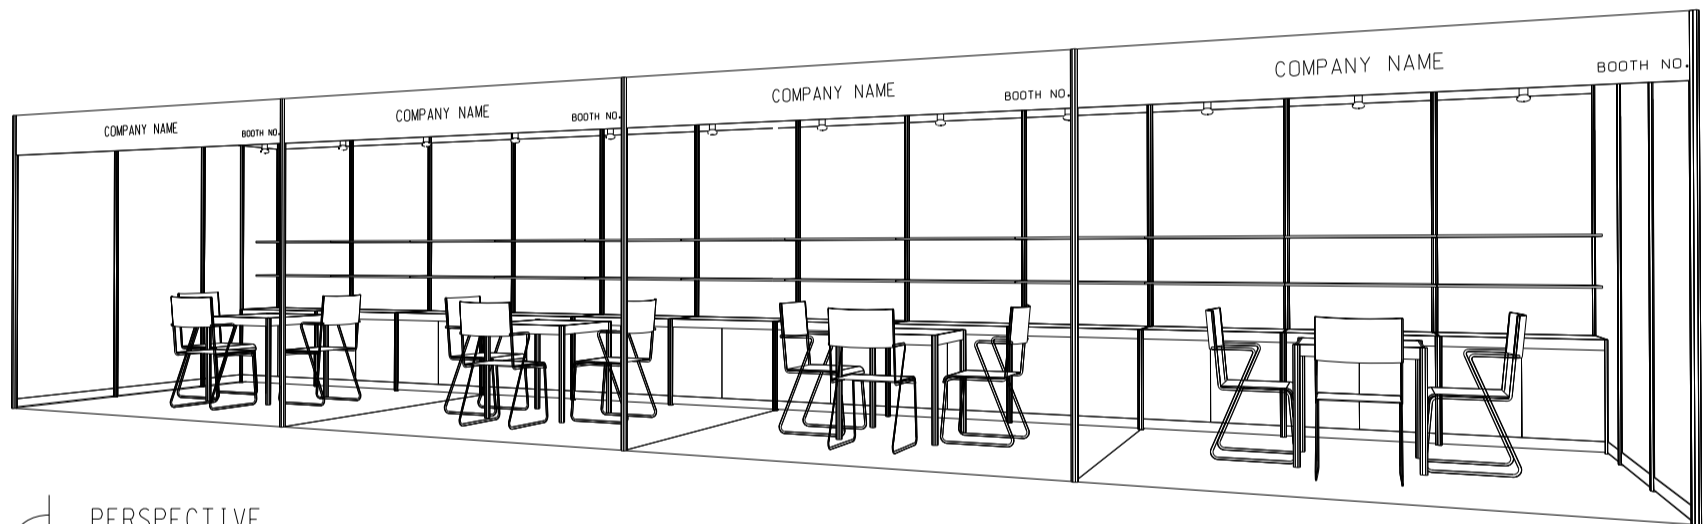

36 sqm. Standard Booth (Option A)

三十六平方米標準攤位 (建議 A)

PLAN
12M(W) X 3M(D) X 2.5M(H)
Standard Booth A

PERSPECTIVE
12M(W) X 3M(D) X 2.5M(H)
Standard Booth A

ELEVATION
12M(W) X 3M(D) X 2.5M(H)
Standard Booth A

BOOTH SPECIFICATIONS		QTY.
	1000W x 500D x 750H LOCKABLE CABINET	12
	3000W x 300D WOODEN DISPLAY SHELF	8
	700W x 700D x 750H MEETING TABLE	4
	BLACK LEATHER CHAIR	12
	13W LED LAMP LONGARMED SPOTLIGHT (YELLOW LIGHT)	12
	800W SOCKET	12
	H70mm CEILING BEAM	21M
	RUBBISH BIN & CARPET (36sqm.)	

*The Hong Kong Trade Development Council reserves the right to change the configuration if necessary.

*如有需要，香港貿易發展局有權更改攤位結構。