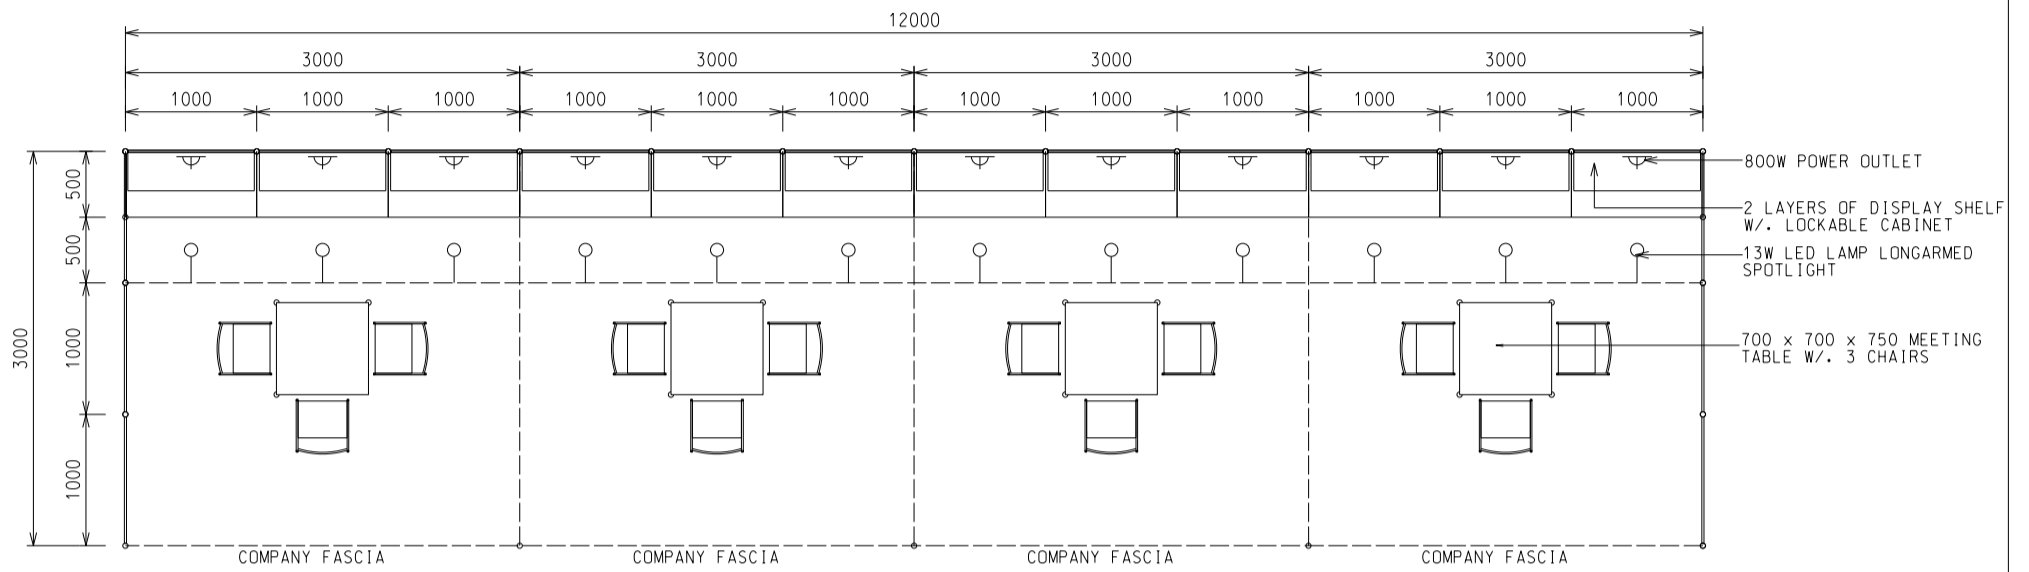

36 sqm. Standard Booth (Option A)

三十六平方米標準攤位 (建議 A)

PLAN
12M(W) X 3M(D) X 2.5M(H)
Standard Booth A

PERSPECTIVE
12M(W) X 3M(D) X 2.5M(H)
Standard Booth A

ELEVATION
12M(W) X 3M(D) X 2.5M(H)
Standard Booth A

BOOTH SPECIFICATIONS		QTY.
	1000W x 500D x 750H LOCKABLE CABINET	12
	3000W x 300D WOODEN DISPLAY SHELF	8
	700W x 700D x 750H MEETING TABLE	4
	BLACK LEATHER CHAIR	12
	13W LED LAMP LONGARMED SPOTLIGHT (YELLOW LIGHT)	12
	800W SOCKET	12
	H70mm CEILING BEAM	21M
	RUBBISH BIN & CARPET (36sqm.)	