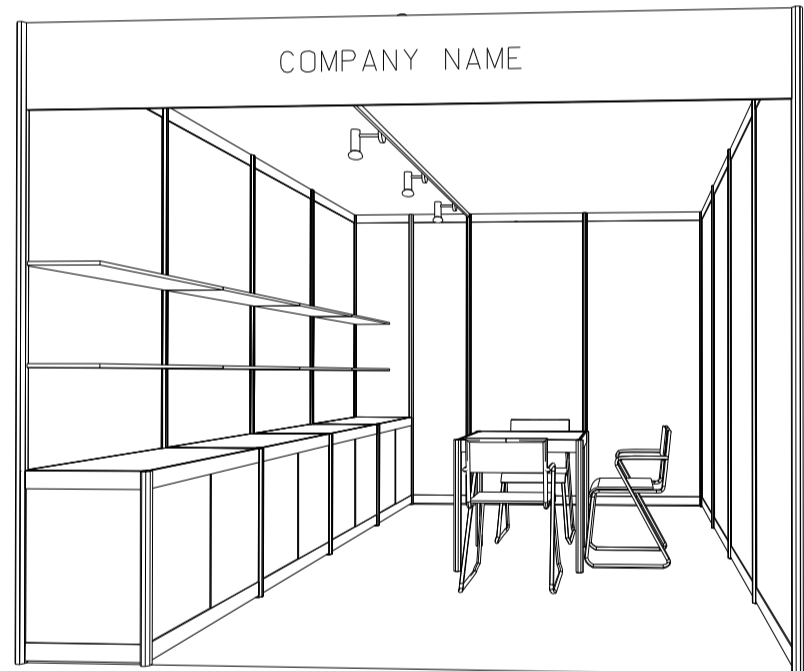

3M x 4M Standard Booth (Option A)

三米乘四米標準攤位 (建議 A)

PLAN
3M(W) X 4M(D) X 2.5M(H)
Standard Booth A

PERSPECTIVE
3M(W) X 4M(D) X 2.5M(H)
Standard Booth A

ELEVATION
3M(W) X 4M(D) X 2.5M(H)
Standard Booth A

BOOTH SPECIFICATIONS		QTY.
	1000W x 500D x 750H LOCKABLE CABINET	4
	2000W x 300D WOODEN DISPLAY SHELF	4
	700W x 700D x 750H MEETING TABLE	1
	BLACK LEATHER CHAIR	3
	13W LED LAMP LONGARMED SPOTLIGHT (YELLOW LIGHT)	4
	800W SOCKET	4
	H70mm CEILING BEAM	4M
	RUBBISH BIN & CARPET (12sqm.)	