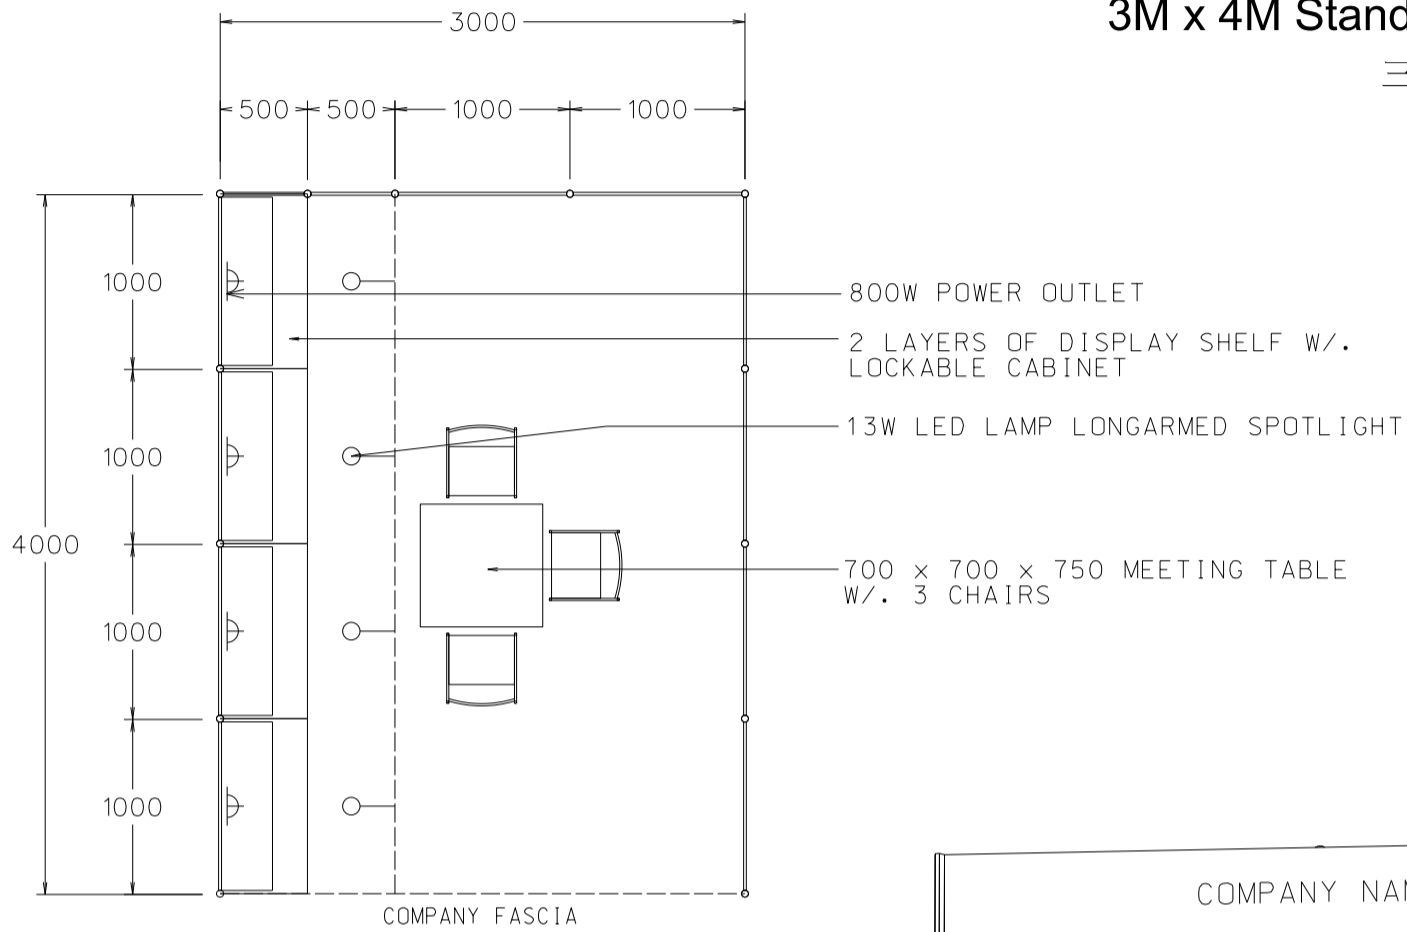

3M x 4M Standard Booth (Option A)

三米乘四米標準攤位 (建議 A)

PLAN
3M(W) X 4M(D) X 2.5M(H)
Standard Booth A

PERSPECTIVE
3M(W) X 4M(D) X 2.5M(H)
Standard Booth A

ELEVATION
3M(W) X 4M(D) X 2.5M(H)
Standard Booth A

BOOTH SPECIFICATIONS		QTY.
	1000W x 500D x 750H LOCKABLE CABINET	4
	2000W x 300D WOODEN DISPLAY SHELF	4
	700W x 700D x 750H MEETING TABLE	1
	BLACK LEATHER CHAIR	3
	13W LED LAMP LONGARMED SPOTLIGHT (YELLOW LIGHT)	4
	800W SOCKET	4
	H70mm CEILING BEAM	4M
	RUBBISH BIN & CARPET (12sqm.)	