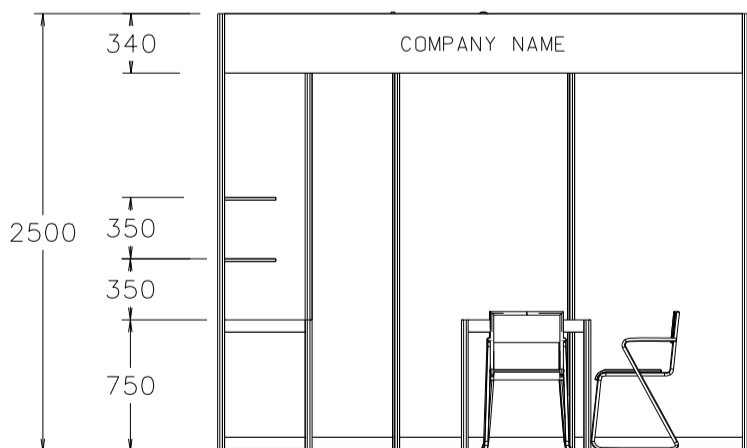

3M x 4M Standard Booth (Option A)

三米乘四米標準攤位 (建議 A)

PLAN
3M(W) X 4M(D) X 2.5M(H)
Standard Booth A

PERSPECTIVE
3M(W) X 4M(D) X 2.5M(H)
Standard Booth A

ELEVATION
3M(W) X 4M(D) X 2.5M(H)
Standard Booth A

BOOTH SPECIFICATIONS		QTY.
	1000W x 500D x 750H LOCKABLE CABINET	4
	2000W x 300D WOODEN DISPLAY SHELF	4
	700W x 700D x 750H MEETING TABLE	1
	BLACK LEATHER CHAIR	3
	13W LED LAMP LONGARMED SPOTLIGHT (YELLOW LIGHT)	4
	800W SOCKET	4
	H70mm CEILING BEAM	4M
	RUBBISH BIN & CARPET (12sqm.)	