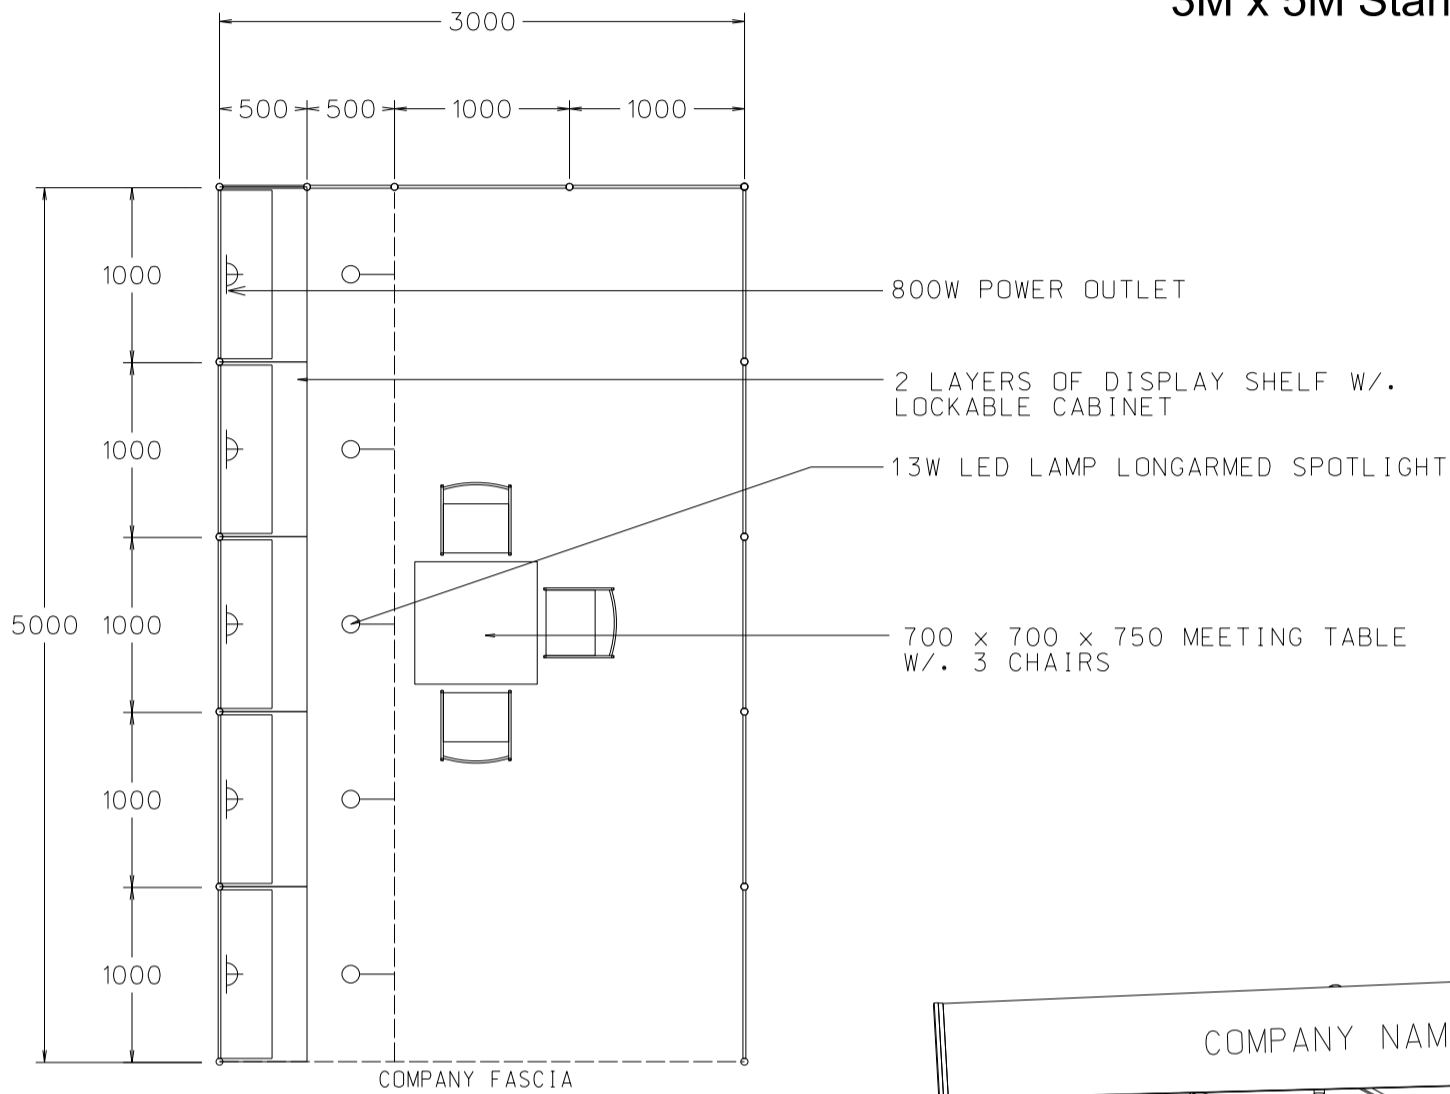

### 3M x 5M Standard Booth (Option A)

三米乘五米標準攤位(建議 A)

PLAN  
3M(W) X 5M(D) X 2.5M(H)  
Standard Booth A

PERSPECTIVE  
3M(W) X 5M(D) X 2.5M(H)  
Standard Booth A

ELEVATION  
3M(W) X 5M(D) X 2.5M(H)  
Standard Booth A

BOOTH SPECIFICATIONS		QTY.
	1000W x 500D x 750H LOCKABLE CABINET	5
	2000W x 300D WOODEN DISPLAY SHELF	2
	3000W x 300D WOODEN DISPLAY SHELF	2
	700W x 700D x 750H MEETING TABLE	1
	BLACK LEATHER CHAIR	3
	13W LED LAMP LONGARMED SPOTLIGHT (YELLOW LIGHT)	5
	800W SOCKET	5
	H70mm CEILING BEAM	5M
	RUBBISH BIN & CARPET (15sqm.)	