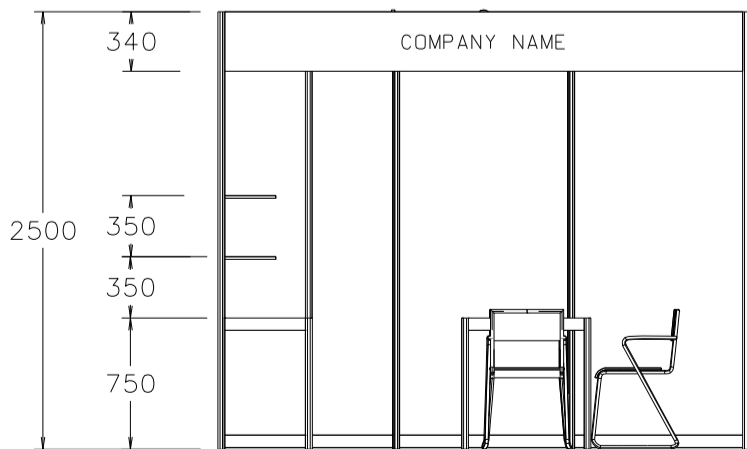

### 3M x 5M Standard Booth (Option A)

三米乘五米標準攤位(建議 A)

PLAN  
3M(W) X 5M(D) X 2.5M(H)  
Standard Booth A

PERSPECTIVE  
3M(W) X 5M(D) X 2.5M(H)  
Standard Booth A

ELEVATION  
3M(W) X 5M(D) X 2.5M(H)  
Standard Booth A

BOOTH SPECIFICATIONS		QTY.
	1000W x 500D x 750H LOCKABLE CABINET	5
	2000W x 300D WOODEN DISPLAY SHELF	2
	3000W x 300D WOODEN DISPLAY SHELF	2
	700W x 700D x 750H MEETING TABLE	1
	BLACK LEATHER CHAIR	3
	13W LED LAMP LONGARMED SPOTLIGHT (YELLOW LIGHT)	5
	800W SOCKET	5
	H70mm CEILING BEAM	5M
	RUBBISH BIN & CARPET (15sqm.)	