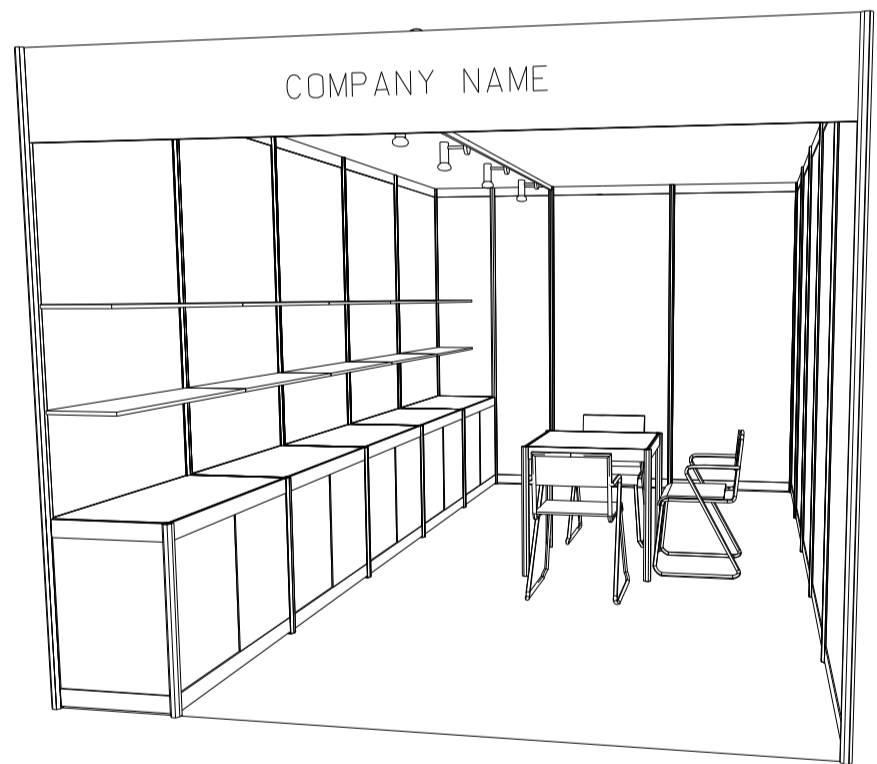

### 3M x 5M Standard Booth (Option A)

三米乘五米標準攤位(建議 A)

PLAN  
3M(W) X 5M(D) X 2.5M(H)  
Standard Booth A

PERSPECTIVE  
3M(W) X 5M(D) X 2.5M(H)  
Standard Booth A

ELEVATION  
3M(W) X 5M(D) X 2.5M(H)  
Standard Booth A

BOOTH SPECIFICATIONS		QTY.
	1000W x 500D x 750H LOCKABLE CABINET	5
	2000W x 300D WOODEN DISPLAY SHELF	2
	3000W x 300D WOODEN DISPLAY SHELF	2
	700W x 700D x 750H MEETING TABLE	1
	BLACK LEATHER CHAIR	3
	13W LED LAMP LONGARMED SPOTLIGHT (YELLOW LIGHT)	5
	800W SOCKET	5
	H70mm CEILING BEAM	5M
	RUBBISH BIN & CARPET (15sqm.)	