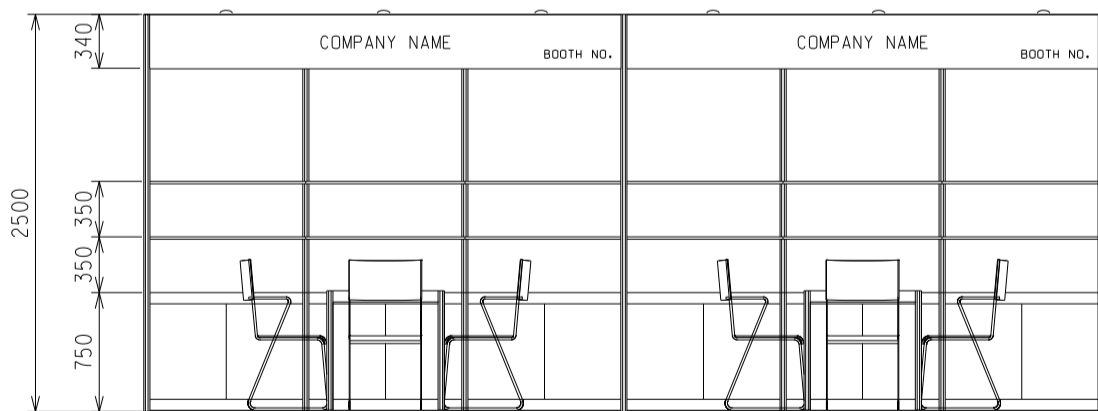

18 sqm. Standard Booth (Option A)

十八平方米標準攤位 (建議 A)

PLAN
6M(W) X 3M(D) X 2.5M(H)
Standard Booth A

PERSPECTIVE
6M(W) X 3M(D) X 2.5M(H)
Standard Booth A

ELEVATION
6M(W) X 3M(D) X 2.5M(H)
Standard Booth A

BOOTH SPECIFICATIONS		QTY.
	1000W x 500D x 750H LOCKABLE CABINET	6
	3000W x 300D WOODEN DISPLAY SHELF	4
	700W x 700D x 750H MEETING TABLE	2
	BLACK LEATHER CHAIR	6
	13W LED LAMP LONGARMED SPOTLIGHT (YELLOW LIGHT)	6
	800W SOCKET	6
	H70mm CEILING BEAM	9M
	RUBBISH BIN & CARPET (18sqm.)	