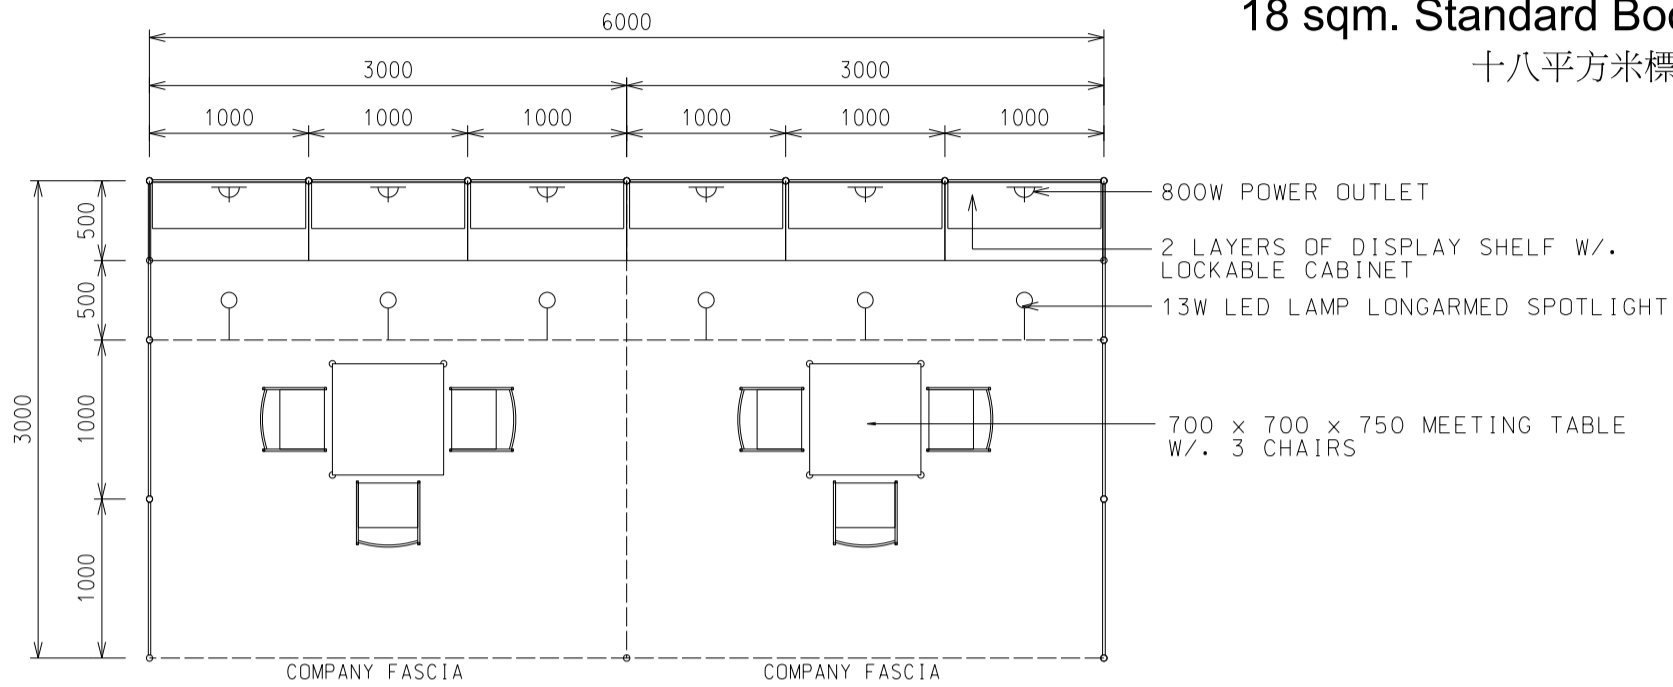

18 sqm. Standard Booth (Option A)

十八平方米標準攤位 (建議 A)

PLAN
6M(W) X 3M(D) X 2.5M(H)
Standard Booth A

PERSPECTIVE
6M(W) X 3M(D) X 2.5M(H)
Standard Booth A

ELEVATION
6M(W) X 3M(D) X 2.5M(H)
Standard Booth A

BOOTH SPECIFICATIONS		QTY.
	1000W x 500D x 750H LOCKABLE CABINET	6
	3000W x 300D WOODEN DISPLAY SHELF	4
	700W x 700D x 750H MEETING TABLE	2
	BLACK LEATHER CHAIR	6
	13W LED LAMP LONGARMED SPOTLIGHT (YELLOW LIGHT)	6
	800W SOCKET	6
	H70mm CEILING BEAM	9M
	RUBBISH BIN & CARPET (18sqm.)	