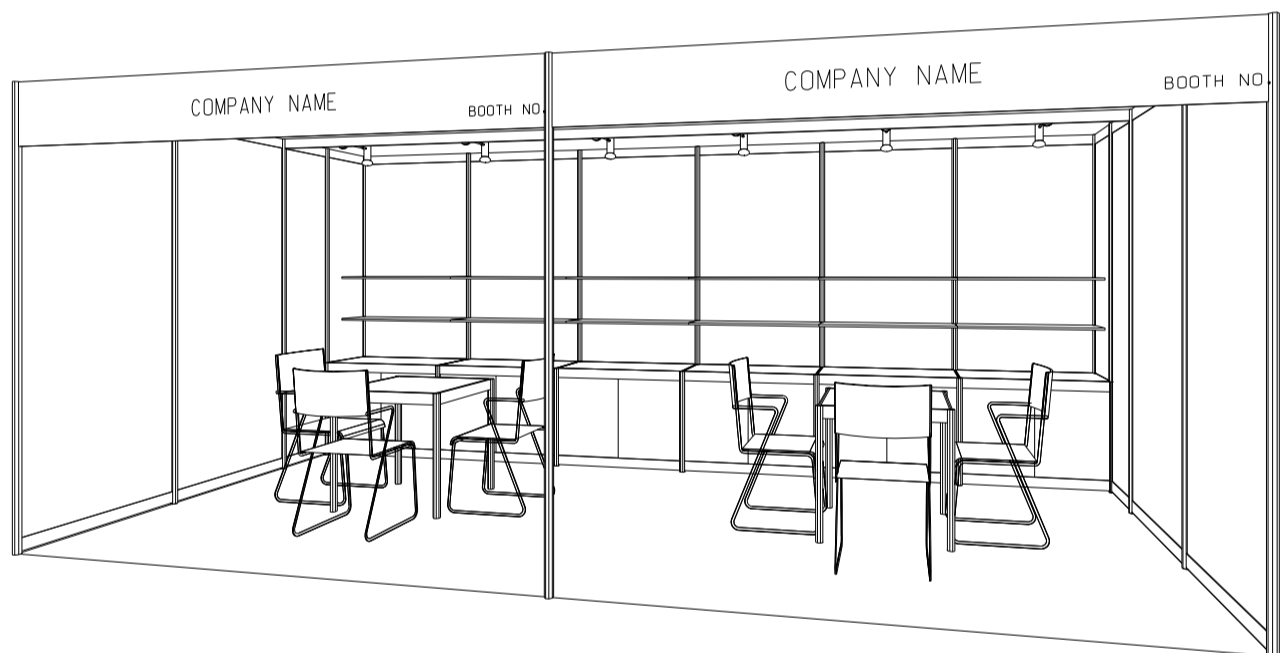

18 sqm. Standard Booth (Option A)

十八平方米標準攤位 (建議 A)

PLAN
6M(W) X 3M(D) X 2.5M(H)
Standard Booth A

PERSPECTIVE
6M(W) X 3M(D) X 2.5M(H)
Standard Booth A

ELEVATION
6M(W) X 3M(D) X 2.5M(H)
Standard Booth A

BOOTH SPECIFICATIONS		QTY.
	1000W x 500D x 750H LOCKABLE CABINET	6
	3000W x 300D WOODEN DISPLAY SHELF	4
	700W x 700D x 750H MEETING TABLE	2
	BLACK LEATHER CHAIR	6
	13W LED LAMP LONGARMED SPOTLIGHT (YELLOW LIGHT)	6
	800W SOCKET	6
	H70mm CEILING BEAM	9M
	RUBBISH BIN & CARPET (18sqm.)	

*The Hong Kong Trade Development Council reserves the right to change the configuration if necessary.

*如有需要，香港貿易發展局有權更改攤位結構。